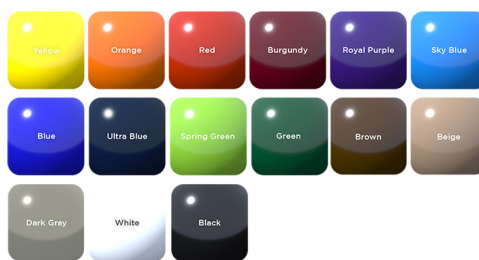

**Regal Style
Inground Mount**

**10' Regal Table with (2) Unattached Seats, Rounded Corners
-Inground Mount.**

- 457 lbs.
- Top and seats are made with heavy duty plastisol or polyethylene 3/4" #9 expanded metal inside a 2" x 2" x 1/8" angle iron frame.
- 4" square zinc coated, powder coated, galvanized pedestal frames.
- With or without umbrella hole.
- Some assembly required.

Item #: WC RU10IG

Textured Polyethylene Colors

Powder Coat Gloss Finishes

Thermoplastic Color Options

NATIONAL OUTDOOR FURNITURE, INC.
 1210 W. Main Street #296 Riverhead, NY 11901
 Toll-Free Phone: 1-888-663-4621
 Phone: 631-369-9099 Fax: 631-207-8312
 Email: nofinc@optonline.net
www.nationaloutdoorfurniture.com