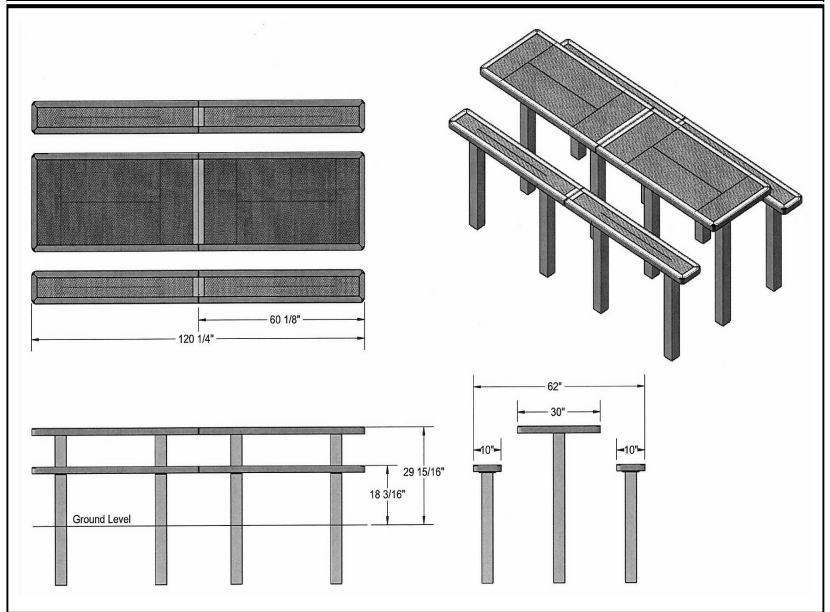

**Regal Style
Inground Mount**

**10' Regal Table with (2) Unattached Seats, Rounded Corners
-Inground Mount.**

- 457 lbs.
- Top and seats are made with heavy duty plastisol or polyethylene 3/4" #9 expanded metal inside a 2" x 2" x 1/8" angle iron frame.
- 4" square zinc coated, powder coated, galvanized pedestal frames.
- With or without umbrella hole.
- Some assembly required.

Item #: WC RU10IG

Textured Polyethylene Colors

Powder Coat Gloss Finishes

Thermoplastic Color Options

NATIONAL OUTDOOR FURNITURE, INC.
 1210 W. Main Street #296 Riverhead, NY 11901
 Toll-Free Phone: 1-888-663-4621
 Phone: 631-369-9099 Fax: 631-207-8312
 Email: nofinc@optonline.net
www.nationaloutdoorfurniture.com