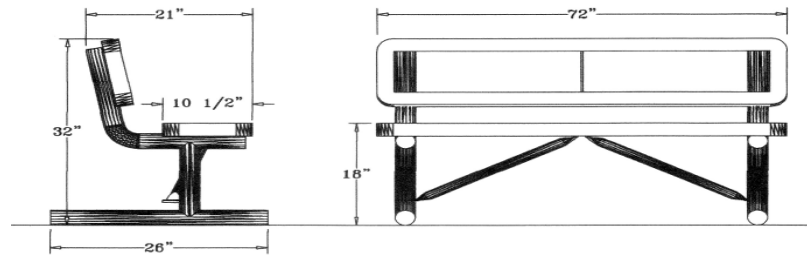

Perforated Style

6 Ft. Perforated Bench with Back, Rounded Corners - Portable.

- 6' Dimensions: 72"L x 32"Ht. 149 Lbs.
- Large hole polyethylene coated 11 gauge punched steel seat.
- (2) 2 3/8" Zinc coated, powder coated galvanized steel legs.
- Some assembly required.

Item #: WC PB6WBP

Perforated Style

8 Ft. Perforated Bench with Back, Rounded Corners - Portable.

- 8' Dimensions: 96"L x 32"Ht. 168 Lbs.
- Large hole polyethylene coated 11 gauge punched steel seat.
- (2) 2 3/8" Zinc coated, powder coated galvanized steel legs.
- Some assembly required.