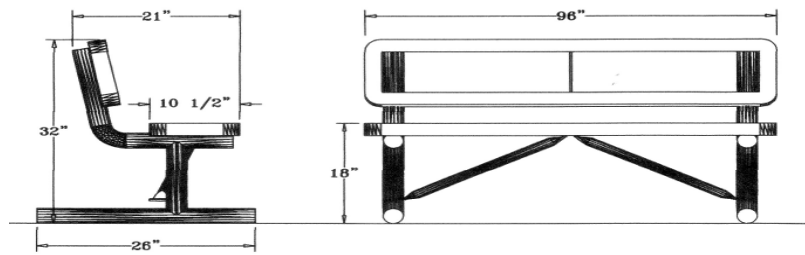

Portable Table Mounting Options