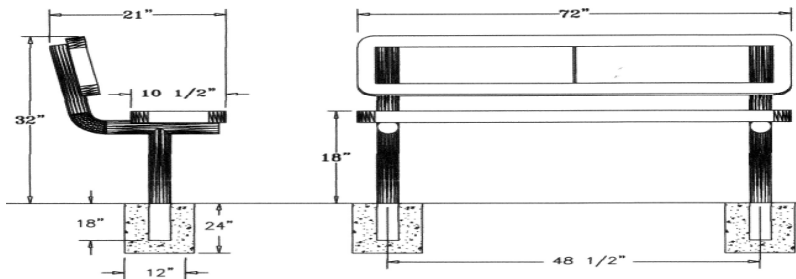

**6 Ft. Perforated Bench with Back, Rounded Corners - Inground Mount.**

- 6' Dimensions: 72"L x 32"Ht. 145 Lbs.
- Large hole polyethylene 11 gauge punched steel seat.
- (2) 2 3/8" Zinc coated, powder coated galvanized steel legs.
- Some assembly required.

Item #: WC PB6WBIG

Perforated Style

**8 Ft. Perforated Bench with Back, Rounded Corners - Inground Mount.**

- 8' Dimensions: 96"L x 32"Ht. 164 Lbs.
- Large hole polyethylene 11 gauge punched steel seat.
- (2) 2 3/8" Zinc coated, powder coated galvanized steel legs.
- Some assembly required.