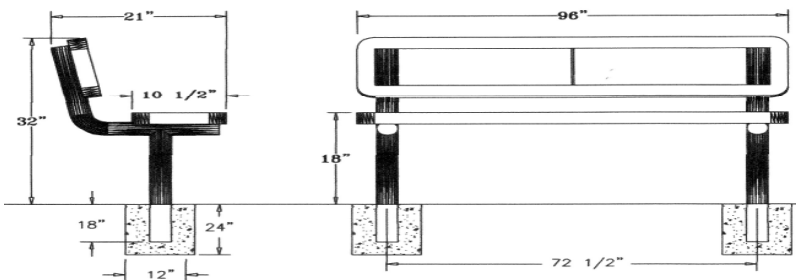

6 Ft. Perforated Bench with Back, Rounded Corners - Inground Mount.

- 6' Dimensions: 72"L x 32"Ht. 145 Lbs.
- Large hole polyethylene 11 gauge punched steel seat.
- (2) 2 3/8" Zinc coated, powder coated galvanized steel legs.
- Some assembly required.

Item #: WC PB6WBIG

8 Ft. Perforated Bench with Back, Rounded Corners - Inground Mount.

- 8' Dimensions: 96"L x 32"Ht. 164 Lbs.
- Large hole polyethylene 11 gauge punched steel seat.
- (2) 2 3/8" Zinc coated, powder coated galvanized steel legs.
- Some assembly required.

Item #: WC PB8WBIG

Textured Polyethylene Colors

Powder Coat Gloss Finishes

Thermoplastic Color Options

NATIONAL OUTDOOR FURNITURE, INC.

1210 W. Main Street #296 Riverhead, NY 11901
Toll-Free Phone: 1-888-663-4621
Phone: 631-369-9099 Fax: 631-207-8312
Email: nofinc@optonline.net
www.nationaloutdoorfurniture.com

NATIONAL OUTDOOR FURNITURE, INC.

144 Murdock Road #325 Pomfret Center, CT 06259
Toll-Free Phone: 1-888-516-8873
Phone: 1-860-974-1551 Fax: 516-706-1901
Email: nofinc@earthlink.net
www.nationaloutdoorfurniture.com