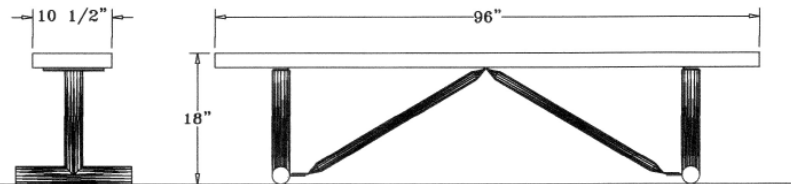

Regal Style

**6 Ft. Regal Bench, No Back, Rounded Corners - Portable.**

- 6' Dimensions: 72"L x 18"Ht. 42 Lbs.
- Top and seats are made with polyethylene coated 3/4" #9 expanded metal inside a 2" x 2" x 1/8" angle iron frame.
- Two 2 3/8" Zinc coated, powder coated galvanized legs.
- Some assembly required.

**Item #: WC EB6P**

Regal Style

**8 Ft. Regal Bench, No Back, Rounded Corners - Portable.**

- 8' Dimensions: 96"L x 18"Ht. 81 Lbs.
- Top and seats are made with polyethylene coated 3/4" #9 expanded metal inside a 2" x 2" x 1/8" angle iron frame.
- Two 2 3/8" Zinc coated, powder coated galvanized legs.
- Some assembly required.

**Item #: WC EB8P**

**Portable Table Mounting Options**

Surface Mounting Clamp

Inground Mounting Clamp

**Textured Polyethylene Colors**

**Powder Coat Gloss Finishes**

**Thermoplastic Color Options**

**NATIONAL OUTDOOR FURNITURE, INC.**  
 1210 W. Main Street #296 Riverhead, NY 11901  
 Toll-Free Phone: 1-888-663-4621  
 Phone: 631-369-9099 Fax: 631-207-8312  
 Email: [nofinc@optonline.net](mailto:nofinc@optonline.net)  
[www.nationaloutdoorfurniture.com](http://www.nationaloutdoorfurniture.com)