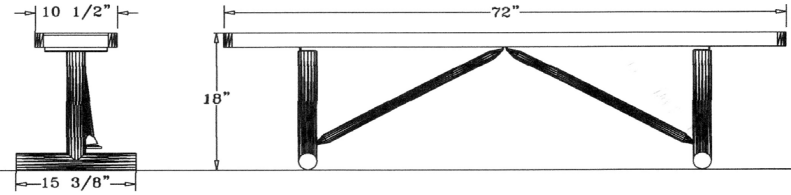

Regal Style

**6 Ft. Regal Bench, No Back, Rounded Corners - Portable.**

- 6' Dimensions: 72"L x 18"Ht. 42 Lbs.
- Top and seats are made with polyethylene coated 3/4" #9 expanded metal inside a 2" x 2" x 1/8" angle iron frame.
- Two 2 3/8" Zinc coated, powder coated galvanized legs.
- Some assembly required.

**Item #: WC EB6P**

Regal Style

**8 Ft. Regal Bench, No Back, Rounded Corners - Portable.**

- 8' Dimensions: 96"L x 18"Ht. 81 Lbs.
- Top and seats are made with polyethylene coated 3/4" #9 expanded metal inside a 2" x 2" x 1/8" angle iron frame.
- Two 2 3/8" Zinc coated, powder coated galvanized legs.
- Some assembly required.