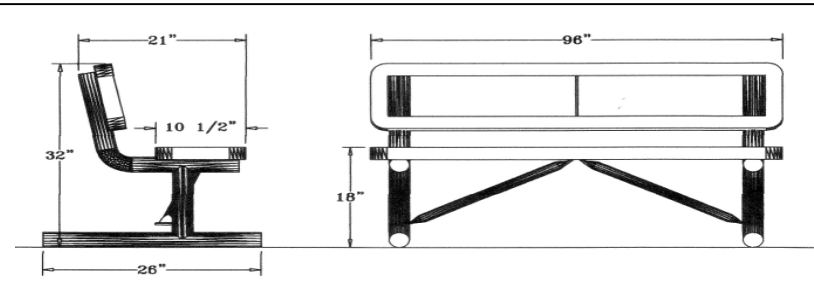

Portable Table Mounting Options