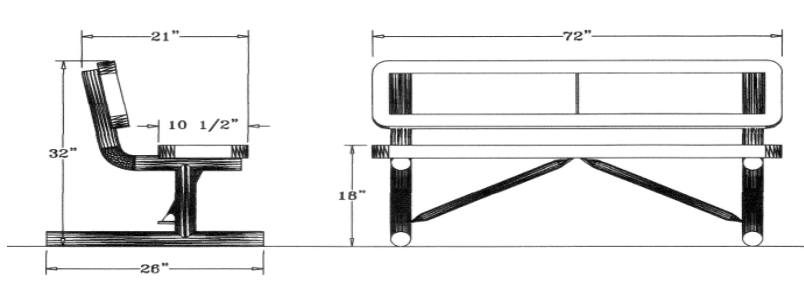

Regal Style

6 Ft. Regal Bench with Back, Rounded Corners - Portable.

- 6' Dimensions: 72"L x 32"Ht. 113 Lbs.
- Top and seats are made with polyethylene coated 3/4" #9 expanded metal inside a 2" x 2" x 1/8" angle iron frame.
- 2 3/8" Zinc coated, powder coated galvanized legs.
- Some assembly required.

Item #: WC EB6WBP

Regal Style

8 Ft. Regal Bench with Back, Rounded Corners - Portable.

- 8' Dimensions: 96"L x 32"Ht. 170 Lbs.
- Top and seats are made with polyethylene coated 3/4" #9 expanded metal inside a 2" x 2" x 1/8" angle iron frame.
- 2 3/8" Zinc coated, powder coated galvanized legs.
- Some assembly required.