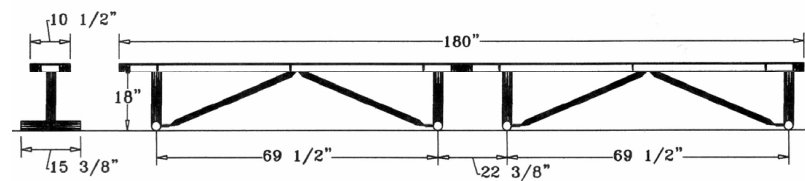

Portable Table Mounting Options