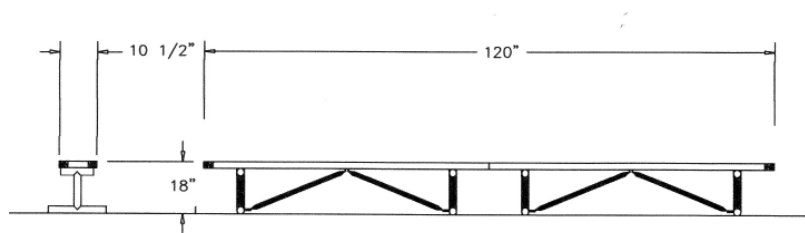

Regal Style Portable

10 Ft. Regal Bench, No Back, Rounded Corners - Portable.

- 10' Dimensions: 120"L x 18"Ht. 90 Lbs.
- Top and seats are made with polyethylene coated 3/4" #9 expanded metal inside a 2" x 2" x 1/8" angle iron frame.
- Four 2 3/8" Zinc coated, powder coated galvanized legs.
- Two sections bolted together.
- Some assembly required.

Item #: WC EB10P

Regal Style Portable

15 Ft. Regal Bench, No Back, Rounded Corners - Portable.

- 15' Dimensions: 180"L x 18"Ht. 154 Lbs.
- Top and seats are made with polyethylene coated 3/4" #9 expanded metal inside a 2" x 2" x 1/8" angle iron frame.
- Four 2 3/8" Zinc coated, powder coated galvanized legs.
- Two sections bolted together.
- Some assembly required.