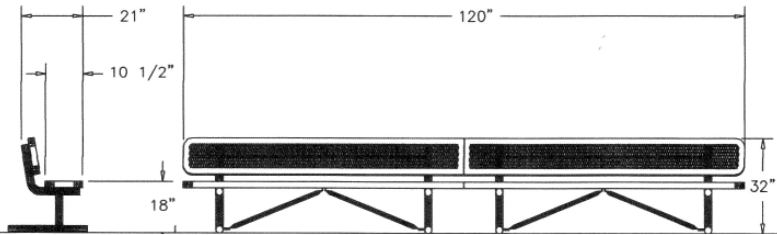

**Regal Style  
Portable**

**10 Ft. Regal Bench with Back, Rounded Corners - Portable.**

- 10' Dimensions: 120"L x 32"Ht. 196 Lbs.
- Top and seats are made with polyethylene coated 3/4" #9 expanded metal inside a 2" x 2" x 1/8" angle iron frame.
- Four 2 3/8" Zinc coated, powder coated galvanized legs.
- Two sections bolted together.
- Some assembly required.

**Item #:** WC EB10WBP

**Regal Style  
Portable**

**15 Ft. Regal Bench with Back, Rounded Corners - Portable.**

- 15' Dimensions: 180"L x 32"Ht. 265 Lbs.
- Top and seats are made with polyethylene coated 3/4" #9 expanded metal inside a 2" x 2" x 1/8" angle iron frame.
- Two sections bolted together.
- Four 2 3/8" Zinc coated, powder coated galvanized legs.
- Some assembly required.