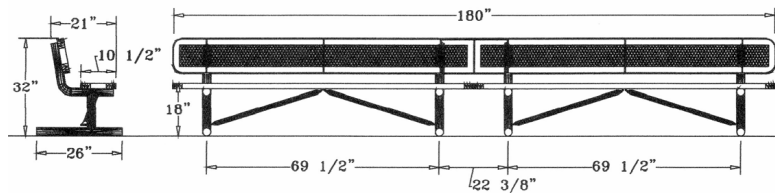

Portable Table Mounting Options