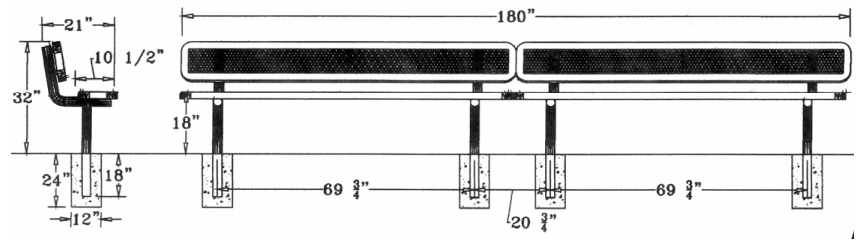

10 Ft. Regal Bench With Back Rounded Corners - Inground Mount.

- 10' Dimensions: 120"L x 32"Ht. 182 Lbs.
- Top and seats are made with polyethylene coated 3/4" #9 expanded metal inside a 2" x 2" x 1/8" angle iron frame.
- Four 2 3/8" Zinc coated, powder coated galvanized legs.
- Two sections bolted together.
- Some assembly required.

Item #: WC EB10WBIG

15 Ft. Regal Bench With Back Rounded Corners - Inground Mount.

- 15' Dimensions: 180"L x 32"Ht. 255 Lbs.
- Top and seats are made with polyethylene coated 3/4" #9 expanded metal inside a 2" x 2" x 1/8" angle iron frame.
- Four 2 3/8" Zinc coated, powder coated galvanized legs.
- Two sections bolted together.
- Some assembly required.

Item #: WC EB15WBIG

Textured Polyethylene Colors

Powder Coat Gloss Finishes

Thermoplastic Color Options

NATIONAL OUTDOOR FURNITURE, INC.

1210 W. Main Street #296 Riverhead, NY 11901
Toll-Free Phone: 1-888-663-4621
Phone: 631-369-9099 Fax: 631-207-8312
Email: nofinc@optonline.net
www.nationaloutdoorfurniture.com

NATIONAL OUTDOOR FURNITURE, INC.

144 Murdock Road #325 Pomfret Center, CT 06259
Toll-Free Phone: 1-888-516-8873
Phone: 1-860-974-1551 Fax: 516-706-1901
Email: nofinc@earthlink.net
www.nationaloutdoorfurniture.com