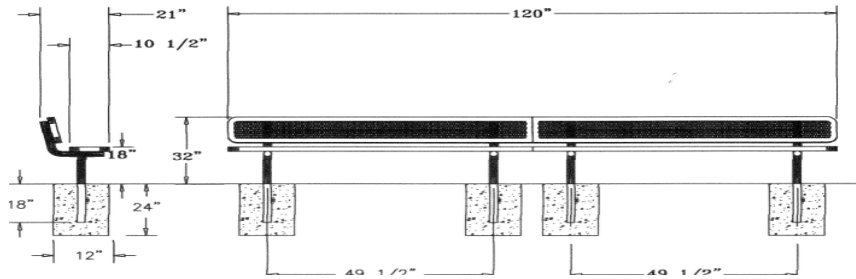

**Regal Style  
Inground Mount**

**10 Ft. Regal Bench With Back Rounded Corners - Inground Mount.**

- 10' Dimensions: 120"L x 32"Ht. 182 Lbs.
- Top and seats are made with polyethylene coated 3/4" #9 expanded metal inside a 2" x 2" x 1/8" angle iron frame.
- Four 2 3/8" Zinc coated, powder coated galvanized legs.
- Two sections bolted together.
- Some assembly required.

**Item #:** WC EB10WBIG

**Regal Style  
Inground Mount**

**15 Ft. Regal Bench With Back Rounded Corners - Inground Mount.**

- 15' Dimensions: 180"L x 32"Ht. 255 Lbs.
- Top and seats are made with polyethylene coated 3/4" #9 expanded metal inside a 2" x 2" x 1/8" angle iron frame.
- Four 2 3/8" Zinc coated, powder coated galvanized legs.
- Two sections bolted together.
- Some assembly required.