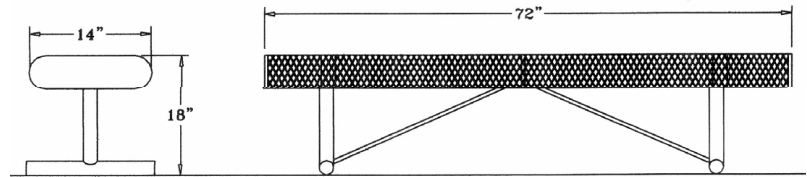

Rolled Style Portable

6 Ft. Rolled Backless Bench - Portable.

- 60 Lbs.
- 3/4" #9 Plastisol or polyethylene coated expanded steel seat.
- 2 3/8" Zinc coated, powder coated galvanized legs.
- See insert picture for portable base.
- Some assembly required.

Item #: WC RB6P

Rolled Style Portable

8 Ft. Rolled Backless Bench- Portable.

- 90 Lbs.
- 3/4" #9 Plastisol or polyethylene coated expanded steel seat.
- 2 3/8" Zinc coated, powder coated galvanized legs.
- See insert picture for portable base.
- Some assembly required.