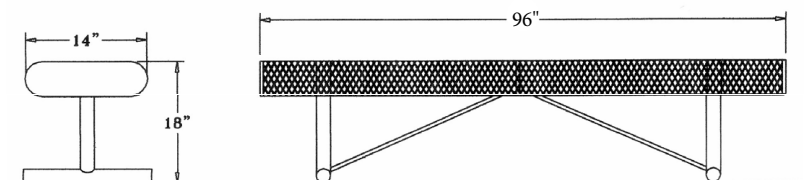

Portable Table Mounting Options