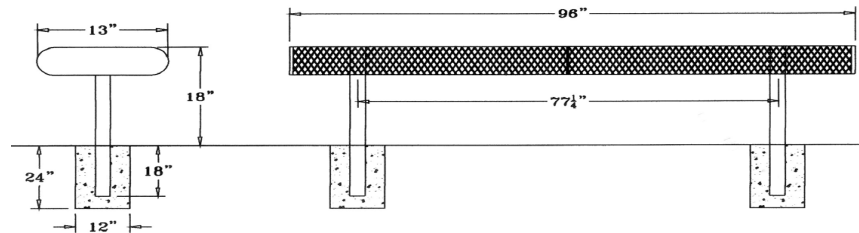

6 Ft. Rolled Backless Bench - Inground Mount.

- 60 Lbs.
- 3/4" #9 plastisol or polyethylene coated expanded steel.
- 2 3/8" Zinc coated, powder coated galvanized steel legs.
- Some assembly required.

Item #: WC RB6IG

8 Ft. Rolled Backless Bench - Inground Mount.

- 90 Lbs.
- 3/4" #9 plastisol or polyethylene coated expanded steel.
- 2 3/8" Zinc coated, powder coated galvanized steel legs.
- Some assembly required.

Item #: WC RB8IG

Textured Polyethylene Colors

Powder Coat Gloss Finishes

Thermoplastic Color Options

NATIONAL OUTDOOR FURNITURE, INC.
1210 W. Main Street #296 Riverhead, NY 11901
Toll-Free Phone: 1-888-663-4621
Phone: 631-369-9099 Fax: 631-207-8312
Email: nofinc@optonline.net
www.nationaloutdoorfurniture.com

NATIONAL OUTDOOR FURNITURE, INC.
144 Murdock Road #325 Pomfret Center, CT 06259
Toll-Free Phone: 1-888-516-8873
Phone: 1-860-974-1551 Fax: 516-706-1901
Email: nofinc@earthlink.net
www.nationaloutdoorfurniture.com