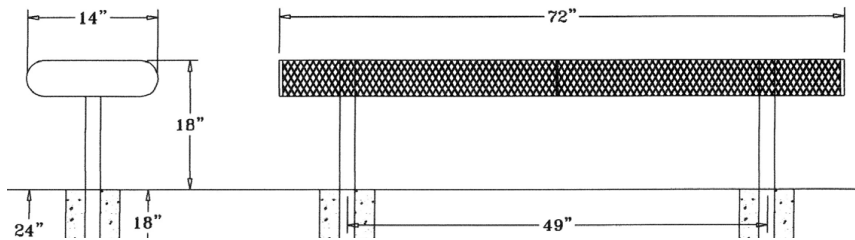

6 Ft. Rolled Backless Bench - Inground Mount.

- 60 Lbs.
- 3/4" #9 plastisol or polyethylene coated expanded steel.
- 2 3/8" Zinc coated, powder coated galvanized steel legs.
- Some assembly required.

Item #: WC RB6IG

**Rolled Style
Inground Mount**

8 Ft. Rolled Backless Bench - Inground Mount.

- 90 Lbs.
- 3/4" #9 plastisol or polyethylene coated expanded steel.
- 2 3/8" Zinc coated, powder coated galvanized steel legs.
- Some assembly required.