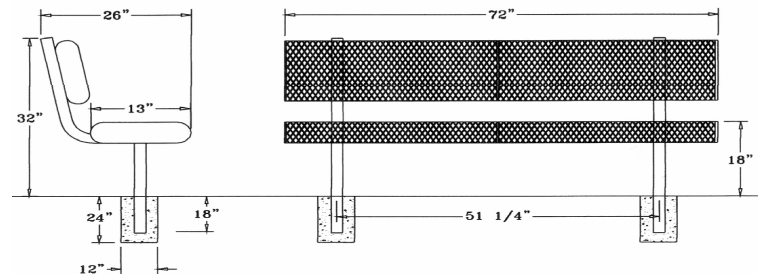

### 6 Ft. Rolled Style Bench with Back - Inground Mount.

- 124 Lbs.
- 3/4" #9 Polyethylene coated expanded steel seat/back.
- 2 3/8" Zinc coated, powder coated galvanized steel.
- Some assembly required.

Item #: WC RB6WBIG

**Rolled Style  
 Inground Mount**

### 8 Ft. Rolled Style Bench with Back - Inground Mount.

- 182 Lbs.
- 3/4" #9 Polyethylene coated expanded steel seat/back.
- 2 3/8" Zinc coated, powder coated galvanized steel.
- Some assembly required.