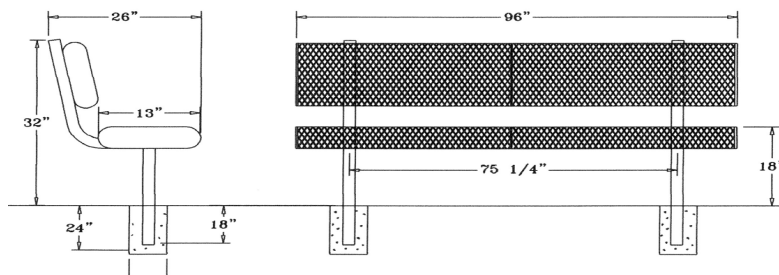

6 Ft. Rolled Style Bench with Back - Inground Mount.

- 124 Lbs.
- 3/4" #9 Polyethylene coated expanded steel seat/back.
- 2 3/8" Zinc coated, powder coated galvanized steel.
- Some assembly required.

Item #: WC RB6WBIG

8 Ft. Rolled Style Bench with Back - Inground Mount.

- 182 Lbs.
- 3/4" #9 Polyethylene coated expanded steel seat/back.
- 2 3/8" Zinc coated, powder coated galvanized steel.
- Some assembly required.

Item #: WC RB8WBIG

Textured Polyethylene Colors

Powder Coat Gloss Finishes

Thermoplastic Color Options

NATIONAL OUTDOOR FURNITURE, INC.

1210 W. Main Street #296 Riverhead, NY 11901
Toll-Free Phone: 1-888-663-4621
Phone: 631-369-9099 Fax: 631-207-8312
Email: nofinc@optonline.net
www.nationaloutdoorfurniture.com

NATIONAL OUTDOOR FURNITURE, INC.

144 Murdock Road #325 Pomfret Center, CT 06259
Toll-Free Phone: 1-888-516-8873
Phone: 1-860-974-1551 Fax: 516-706-1901
Email: nofinc@earthlink.net
www.nationaloutdoorfurniture.com