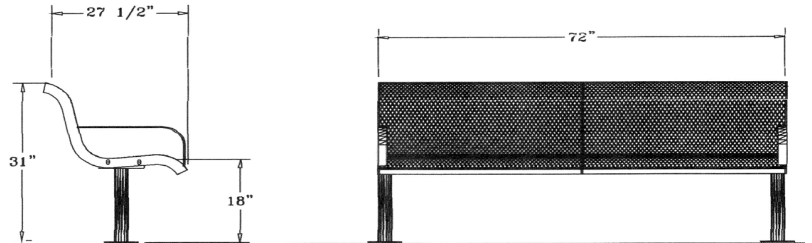

6 Ft. Wingline Bench with Back - Surface Mount.

- 89 Lbs.
- #9 3/4" Polyethylene coated expanded steel seat/back.
- 2 3/8" Zinc coated, powder coated galvanized legs.
- Shown with surface mounting covers - not included.
- Some assembly required.

Item #: WC WL6WBSM

Surface Mount
Cover Options