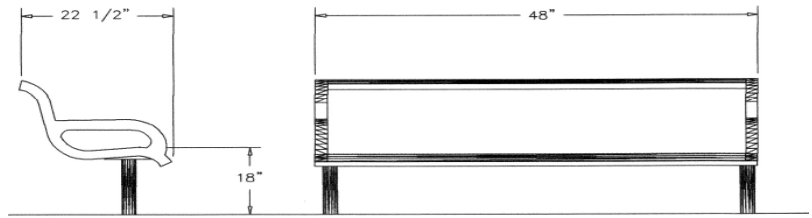

4 Ft. Wingline Bench with Back - Surface Mount.

- 74 Lbs.
- #9 3/4" Polyethylene coated expanded steel seat/back.
- 2 3/8" Zinc coated, powder coated galvanized legs.
- Shown with surface mounting covers - not included.
- Some assembly required.

Item #: WC WL4WBSM

6 Ft. Wingline Bench with Back - Surface Mount.

- 89 Lbs.
- #9 3/4" Polyethylene coated expanded steel seat/back.
- 2 3/8" Zinc coated, powder coated galvanized legs.
- Shown with surface mounting covers - not included.
- Some assembly required.