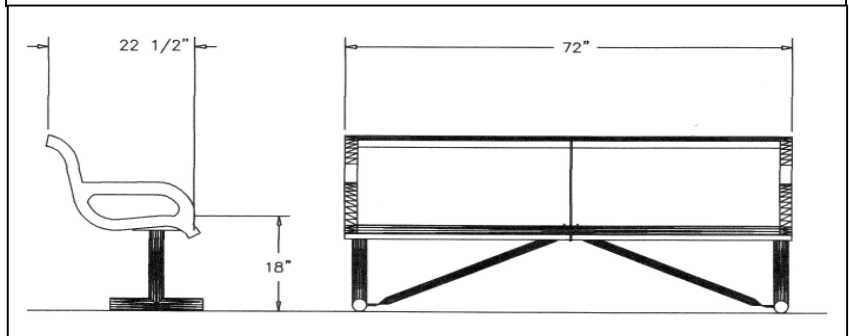

Portable Table Mounting Options