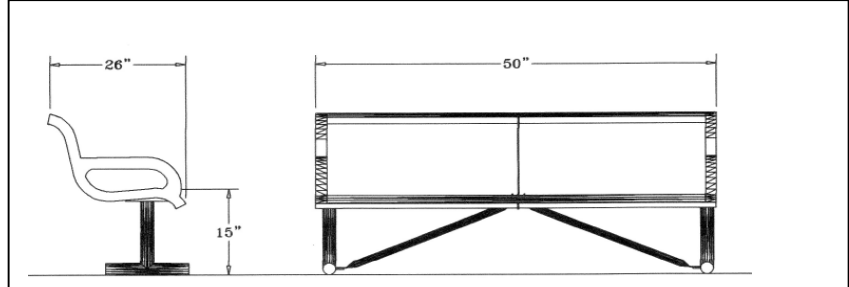

4 Ft. Classic Wingline Bench with Back - Portable.

- 131 Lbs.
- Polyethylene coated ribbed steel seat/back.
- 2 3/8" Zinc coated, powder coated galvanized legs.
- Some assembly required.

Item #: WC WC4WBP

Classic Wingline Style Portable

6 Ft. Classic Wingline Bench with Back - Portable.

- 174 Lbs.
- Polyethylene coated ribbed steel seat/back.
- 2 3/8" Zinc coated, powder coated galvanized legs.
- Some assembly required.