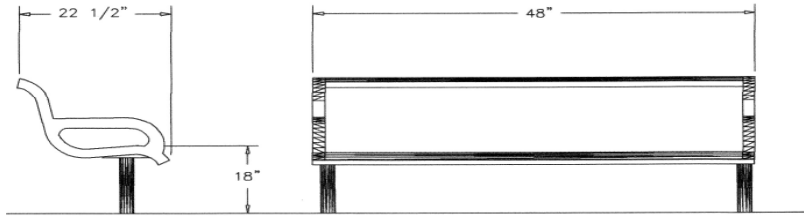

**Classic Wingline Style
Surface Mount**

4 Ft. Classic Wingline Bench with Back - Surface Mount.

- 99 Lbs.
- Polyethylene coated ribbed steel seat/back.
- 2 3/8" Zinc coated, powder coated galvanized legs.
- Surface mounted covers not included.
- Some assembly required.

Item #: WC WC4WBSM

**Classic Wingline Style
Surface Mount**

6 Ft. Classic Wingline Bench with Back - Surface Mount.

- 142 Lbs.
- Polyethylene coated ribbed steel seat/back.
- 2 3/8" Zinc coated, powder coated galvanized legs.
- Surface mounted covers not included.
- Some assembly required.