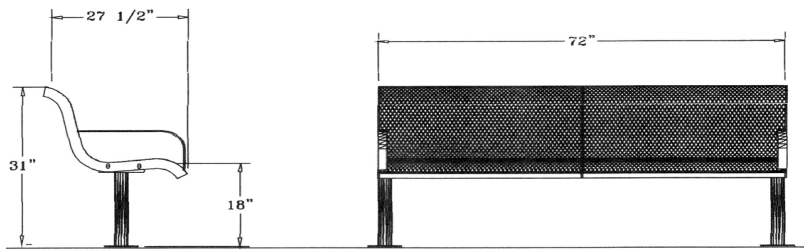

**Surface Mount
Cover Options**