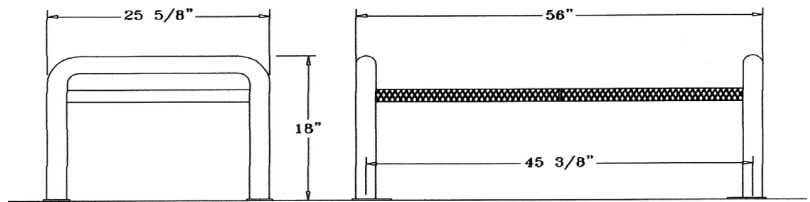

**Modern Series Style  
Surface Mount / Portable**

**Modern Series Style  
Surface Mount / Portable**

**Surface Mount  
Cover Options**

**4 Ft. Modern Contoured Bench, No Back - Portable/Surface Mount.**

- 95 Lbs.
- 3/4" #9 Polyethylene coated expanded metal seat.
- 2 3/8" Zinc coated, powder coated galvanized frame.
- Some assembly required.

**Item #: WC MB4PSM**

**6 Ft. Modern Contoured Bench, No Back - Portable/Surface Mount.**

- 120 Lbs.
- 3/4" #9 Polyethylene coated expanded metal seat.
- 2 3/8" Zinc coated, powder coated galvanized frame.
- Some assembly required.

**Item #: WC MB6PSM**

**Textured Polyethylene Colors**

**Powder Coat Gloss Finishes**