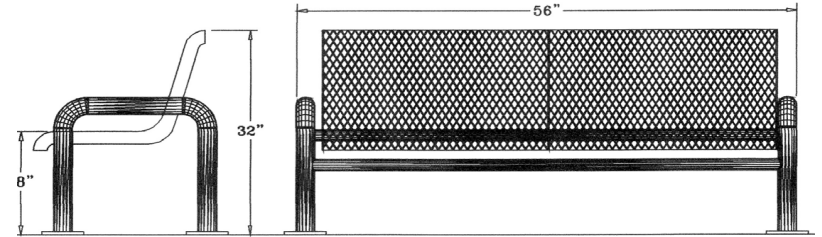

**6' Modern Contoured Bench
Portable/Surface Mount**

4 Ft. Modern Contoured Bench - Portable/Surface Mount.

- 120 Lbs.
- 3/4" #9 Polyethylene coated expanded metal seat/back.
- 2 3/8" Zinc coated, powder coated galvanized frame.
- Some assembly required.

Item #: WC MB4WBPSM

**6' Modern Contoured Bench
Portable/Surface Mount**

**Surface Mount
Cover Options**

6 Ft. Modern Contoured Bench - Portable/Surface Mount.

- 140 Lbs.
- 3/4" #9 Polyethylene coated expanded metal seat/back.
- 2 3/8" Zinc coated, powder coated galvanized frame.
- Some assembly required.