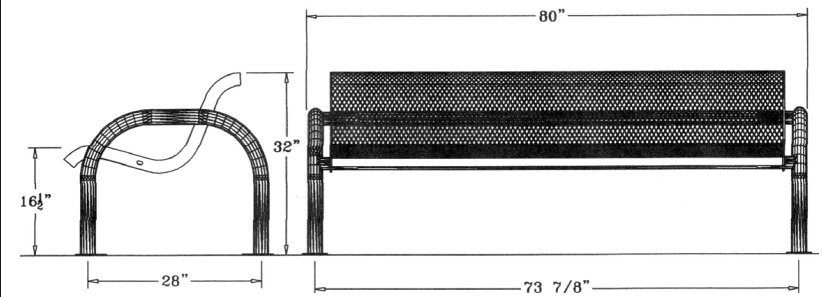

Textured Polyethylene Colors

Powder Coat Gloss Finishes