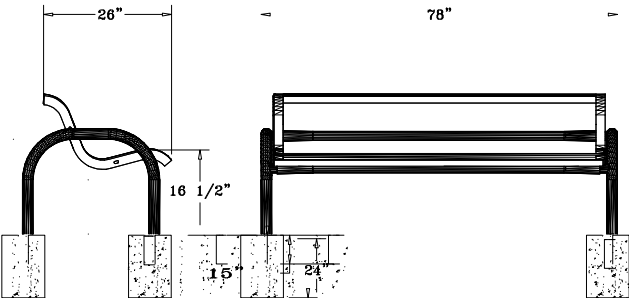

4 Ft. Modern Contoured Bench - Inground Mount.

- 120 Lbs.
- 3/4" #9 Plastisol or polyethylene coated expanded metal seat/back.
- 2 3/8" Zinc coated, powder coated galvanized frame.
- Some assembly required.

Item #: WC MB4WBIG

6 Ft. Modern Contoured Bench - Inground Mount.

- 140 Lbs.
- 3/4" #9 Plastisol or polyethylene coated expanded metal seat/back.
- 2 3/8" Zinc coated, powder coated galvanized frame.
- Some assembly required.

Item #: WC MB6WBIG

Textured Polyethylene Colors

Powder Coat Gloss Finishes

Thermoplastic Color Options

NATIONAL OUTDOOR FURNITURE, INC.
1210 W. Main Street #296 Riverhead, NY 11901
Toll-Free Phone: 1-888-663-4621
Phone: 631-369-9099 Fax: 631-207-8312
Email: nofinc@optonline.net
www.nationaloutdoorfurniture.com

NATIONAL OUTDOOR FURNITURE, INC.
144 Murdock Road #325 Pomfret Center, CT 06259
Toll-Free Phone: 1-888-516-8873
Phone: 1-860-974-1551 Fax: 516-706-1901
Email: nofinc@earthlink.net
www.nationaloutdoorfurniture.com