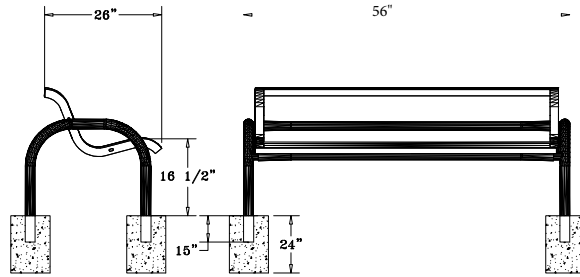

**Modern Series Style
Inground Mount**

4 Ft. Modern Contoured Bench - Inground Mount.

- 120 Lbs.
- 3/4" #9 Plastisol or polyethylene coated expanded metal seat/back.
- 2 3/8" Zinc coated, powder coated galvanized frame.
- Some assembly required.

Item #: WC MB4WBIG

**Modern Series Style
Inground Mount**

6 Ft. Modern Contoured Bench - Inground Mount.

- 140 Lbs.
- 3/4" #9 Plastisol or polyethylene coated expanded metal seat/back.
- 2 3/8" Zinc coated, powder coated galvanized frame.
- Some assembly required.