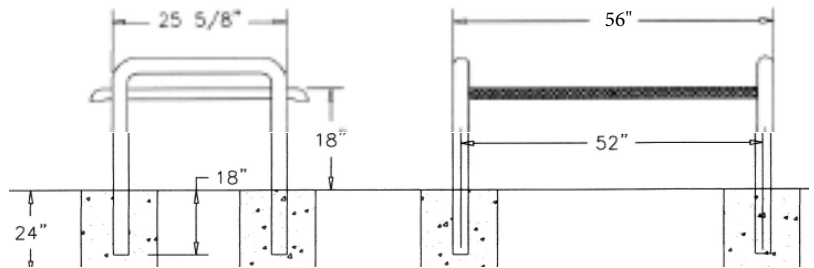

Modern Series Style
Surface Mount / Portable

4 Ft. Modern Contoured Bench, No Back - Inground Mount.

- 95 Lbs.
- 3/4" #9 Polyethylene coated expanded metal seat.
- 2 3/8" Zinc coated, powder coated galvanized frame.
- Some assembly required.

Item #: WC MB4IG

Modern Series Style
Surface Mount / Portable

6 Ft. Modern Contoured Bench, No Back - Inground Mount.

- 120 Lbs.
- 3/4" #9 Polyethylene coated expanded metal seat.
- 2 3/8" Zinc coated, powder coated galvanized frame.
- Some assembly required.