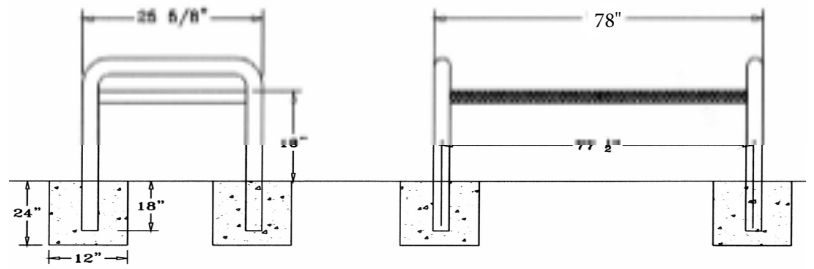

4 Ft. Modern Contoured Bench, No Back - Inground Mount.

- 95 Lbs.
- 3/4" #9 Polyethylene coated expanded metal seat.
- 2 3/8" Zinc coated, powder coated galvanized frame.
- Some assembly required.

Item #: WC MB4IG

6 Ft. Modern Contoured Bench, No Back - Inground Mount.

- 120 Lbs.
- 3/4" #9 Polyethylene coated expanded metal seat.
- 2 3/8" Zinc coated, powder coated galvanized frame.
- Some assembly required.

Item #: WC MB6IG

Textured Polyethylene Colors

Powder Coat Gloss Finishes

Thermoplastic Color Options

NATIONAL OUTDOOR FURNITURE, INC.

1210 W. Main Street #296 Riverhead, NY 11901
Toll-Free Phone: 1-888-663-4621
Phone: 631-369-9099 Fax: 631-207-8312
Email: nofinc@optonline.net
www.nationaloutdoorfurniture.com

NATIONAL OUTDOOR FURNITURE, INC.

144 Murdock Road #325 Pomfret Center, CT 06259
Toll-Free Phone: 1-888-516-8873
Phone: 1-860-974-1551 Fax: 516-706-1901
Email: nofinc@earthlink.net
www.nationaloutdoorfurniture.com