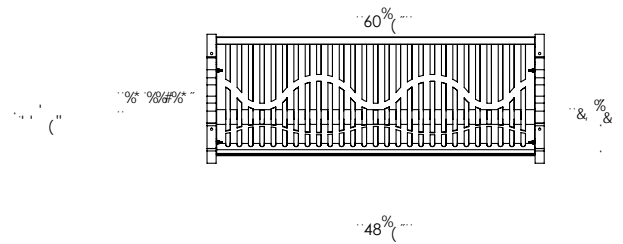

## 5 Ft. Classic Bench with Back - Portable/Surface Mount.

- 110 Lbs.
- Polyethylene coated ribbed steel seat/back.
- Powder coated cast aluminum frame.
- Some assembly required.

**Item #:** WC CB5WBPSM

## 6 Ft. Classic Bench with Back - Portable/Surface Mount.

- 122 Lbs.
- Polyethylene coated ribbed steel seat/back.
- Powder coated cast aluminum frame.
- Some assembly required.

**Item #:** WC CB6WBPSM