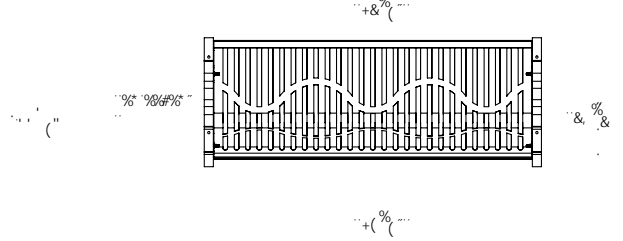

5 Ft. Classic Bench with Back - Portable/Surface Mount.

- 110 Lbs.
- Polyethylene coated ribbed steel seat/back.
- Powder coated cast aluminum frame.
- Some assembly required.

Item #: WC CB5WBPSM

6 Ft. Classic Bench with Back - Portable/Surface Mount.

- 122 Lbs.
- Polyethylene coated ribbed steel seat/back.
- Powder coated cast aluminum frame.
- Some assembly required.

Item #: WC CB6WBPSM

Textured Polyethylene Colors

Thermoplastic Color Options

Powder Coat Gloss Finishes

NATIONAL OUTDOOR FURNITURE, INC.
1210 W. Main Street #296 Riverhead, NY 11901
Toll-Free Phone: 1-888-663-4621
Phone: 631-369-9099 Fax: 631-207-8312
Email: nofinc@optonline.net
www.nationaloutdoorfurniture.com

NATIONAL OUTDOOR FURNITURE, INC.
144 Murdock Road #325 Pomfret Center, CT 06259
Toll-Free Phone: 1-888-516-8873
Phone: 1-860-974-1551 Fax: 516-706-1901
Email: nofinc@earthlink.net
www.nationaloutdoorfurniture.com