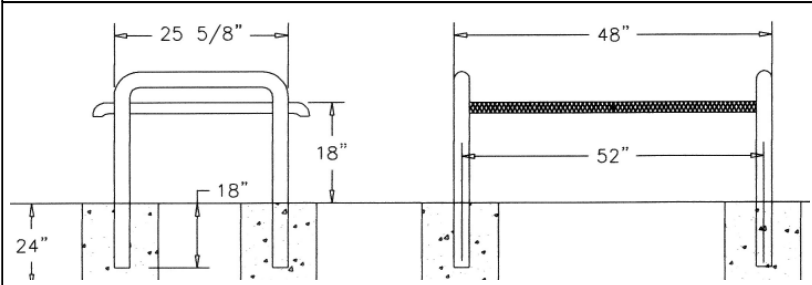

4 Ft. Modern Classic Bench, No Back - Inground Mount.

- 100 Lbs.
- Plastisol or polyethylene coated ribbed steel seat.
- 2 7/8" Zinc coated, powder coated galvanized frame.
- Some assembly required.

Item #: WC MCB4IG

**Modern Classic Style
Portable/Surface Mount**

6 Ft. Modern Classic Bench, No Back - Inground Mount.

- 124 Lbs.
- Plastisol or polyethylene coated ribbed steel seat.
- 2 7/8" Zinc coated, powder coated galvanized frame.
- Some assembly required.