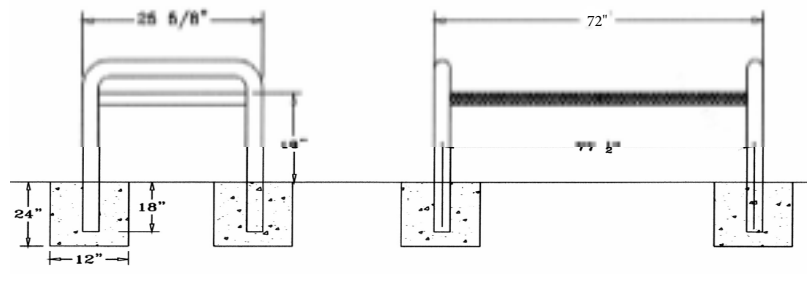

4 Ft. Modern Classic Bench, No Back - Inground Mount.

- 100 Lbs.
- Plastisol or polyethylene coated ribbed steel seat.
- 2 7/8" Zinc coated, powder coated galvanized frame.
- Some assembly required.

Item #: WC MCB4IG

6 Ft. Modern Classic Bench, No Back - Inground Mount.

- 124 Lbs.
- Plastisol or polyethylene coated ribbed steel seat.
- 2 7/8" Zinc coated, powder coated galvanized frame.
- Some assembly required.

Item #: WC MCB6IG

Textured Polyethylene Colors

Powder Coat Gloss Finishes

Thermoplastic Color Options

NATIONAL OUTDOOR FURNITURE, INC.

1210 W. Main Street #296 Riverhead, NY 11901
Toll-Free Phone: 1-888-663-4621
Phone: 631-369-9099 Fax: 631-207-8312
Email: nofinc@optonline.net
www.nationaloutdoorfurniture.com

NATIONAL OUTDOOR FURNITURE, INC.

144 Murdock Road #325 Pomfret Center, CT 06259
Toll-Free Phone: 1-888-516-8873
Phone: 1-860-974-1551 Fax: 516-706-1901
Email: nofinc@earthlink.net
www.nationaloutdoorfurniture.com