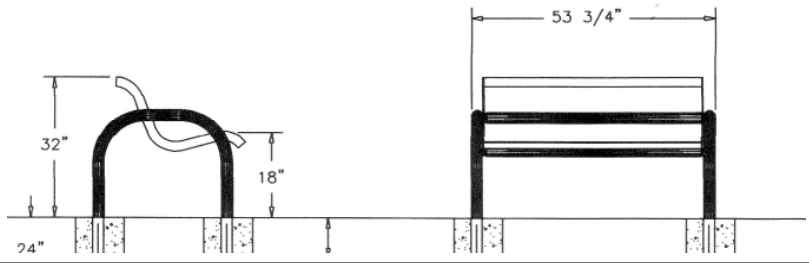

**4' Modern Classic Style
Inground Mount**

4 Ft. Modern Classic Bench With Back - Inground Mount.

- 110 Lbs.
- Polyethylene coated ribbed steel seat and back.
- 2 3/8" Zinc coated, powder coated galvanized frame.
- Some assembly required.

Item #: WC MCB4WBIG

**4' Modern Classic Style
Inground Mount**

6 Ft. Modern Classic Bench With Back - Inground Mount.

- 230 Lbs.
- Polyethylene coated ribbed steel seat and back.
- 2 3/8" Zinc coated, powder coated galvanized frame.
- Some assembly required.