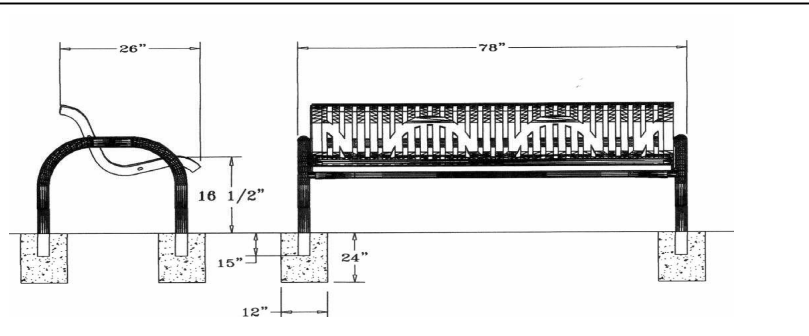

4 Ft. Modern Classic Bench With Back - Inground Mount.

- 110 Lbs.
- Polyethylene coated ribbed steel seat and back.
- 2 3/8" Zinc coated, powder coated galvanized frame.
- Some assembly required.

Item #: WC MCB4WBIG

6 Ft. Modern Classic Bench With Back - Inground Mount.

- 230 Lbs.
- Polyethylene coated ribbed steel seat and back.
- 2 3/8" Zinc coated, powder coated galvanized frame.
- Some assembly required.

Item #: WC MCB6WBIG

Textured Polyethylene Colors

Powder Coat Gloss Finishes

Thermoplastic Color Options

NATIONAL OUTDOOR FURNITURE, INC.
1210 W. Main Street #296 Riverhead, NY 11901
Toll-Free Phone: 1-888-663-4621
Phone: 631-369-9099 Fax: 631-207-8312
Email: nofinc@optonline.net
www.nationaloutdoorfurniture.com

NATIONAL OUTDOOR FURNITURE, INC.
144 Murdock Road #325 Pomfret Center, CT 06259
Toll-Free Phone: 1-888-516-8873
Phone: 1-860-974-1551 Fax: 516-706-1901
Email: nofinc@earthlink.net
www.nationaloutdoorfurniture.com