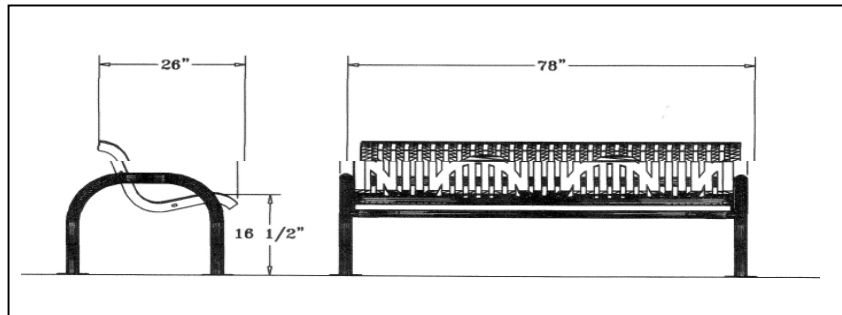

**4' Modern Classic Style
Portable/Surface Mount**

4 Ft. Modern Classic Bench With Back - Pporatble/Surface Mount.

- 110 Lbs.
- Polyethylene coated ribbed steel seat and back.
- 2 7/8" Zinc coated, powder coated galvanized frame.
- Some assembly required.

Item #: WC MCB4WBPSM

**6' Modern Classic Style
Portable/Surface Mount**

6 Ft. Modern Classic Bench With Back - Portable/Surface Mount.

- 230 Lbs.
- Polyethylene coated ribbed steel seat and back.
- 2 7/8" Zinc coated, powder coated galvanized frame.
- Some assembly required.