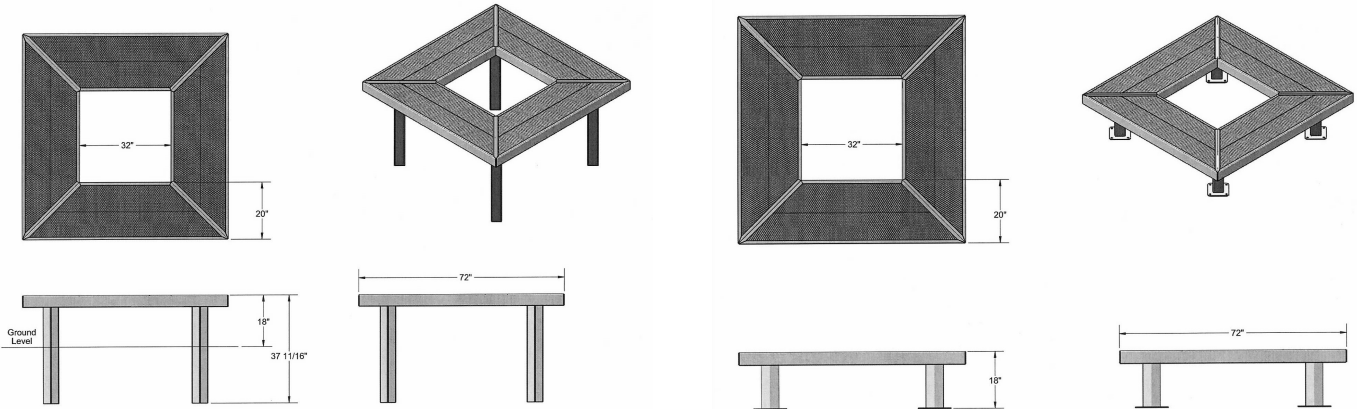

**72" Square Geometric Bench
Surface Mount**

72" Square Geometric Bench

- 270 Lbs. 15" Seat height.
- Available in 72" and 96" square sizes.
- Top and seats are made with heavy duty polyethylene coated 3/4" #9 expanded metal.
- 2 3/8" O.D. zinc coated, powder coated galvanized frame.
- Some assembly required.
- Available in surface and inground mounted style.

NOF# WC GBSQ72IG

WC GBSQ72IG 72" Square Geometric Bench, 270 Lbs. Inground Mount. 33" x 33" Inside dimension.
 WC GBSQ72SM 72" Square Geometric Bench, 270 Lbs. - Surface Mount. 33" x 33" Inside dimension.