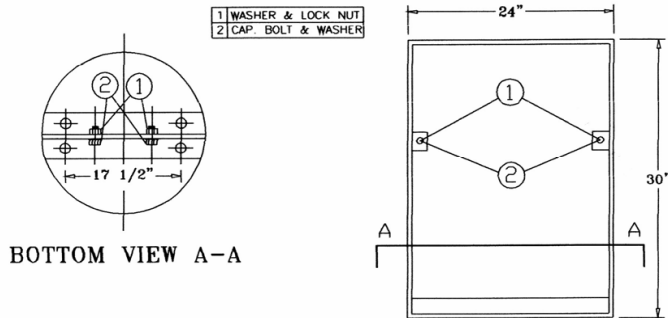

## 32 Gallon Trash Receptacle

- 70 lbs.
- 3/4" #9 Expanded Polyethylene coated metal.
- Flat lid/dome top and liner sold separately. Dome top and liner come in limited colors. 8" Lid opening can be purchased with or without ash bonnet or rain bonnet.
- Shown with flat lid and 16" opening.
- Also available in 22 and 55 gallon receptacle.
- Mounting options available.

## Receptacle Tops and Mounting

Dome Top Flat Top with Rain & Ash Bonnet

Flat Top with 8" & 14" Opening

Surface & Inground Mounts

WC T32	32 Gallon Trash Receptacle
WC T55	55 Gallon Trash Receptacle