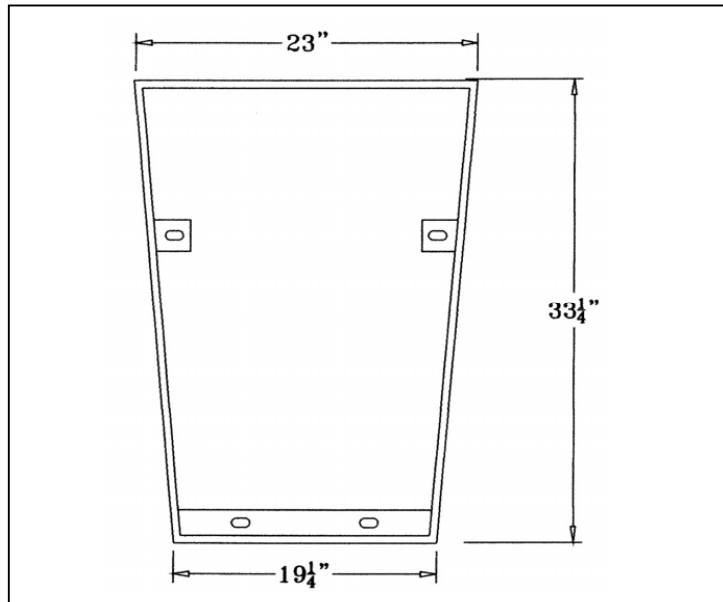

N.O.F. / Inc.

32 Gallon Tapered Trash Receptacle.

- 78 lbs.
- 3/4" #9 Polyethylene coated expanded metal.
- Flat lid/dome top and liner sold separately. Dome top and liner come in limited colors. 8" Lid opening can be purchased with or without ash bonnet or rain bonnet.
- Mounting options available.

Item #: WC TT32

Receptacle Tops and Mounting

Dome Top Flat Top with Rain & Ash Bonnet

Flat Top with 8" & 14" Opening

Surface & Inground Mounts

Textured Polyethylene Colors

Thermoplastic Color Options

NATIONAL OUTDOOR FURNITURE, INC.
 1210 W. Main Street #296 Riverhead, NY 11901
 Toll-Free Phone: 1-888-663-4621
 Phone: 631-369-9099 Fax: 631-207-8312
 Email: nofinc@optonline.net
www.nationaloutdoorfurniture.com