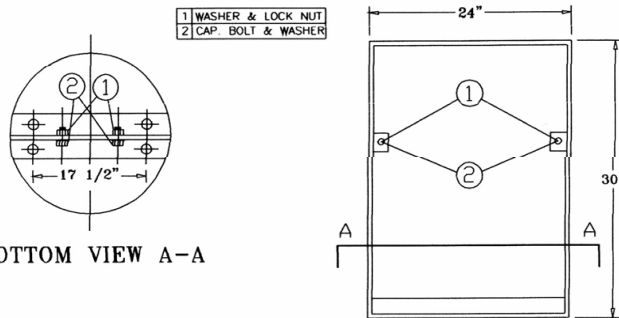

### Receptacle Tops and Mounting

Dome Top      Flat Top with Rain & Ash Bonnet

Flat Top with 8" & 14" Opening

Surface & Inground Mounts

BOTTOM VIEW A-A