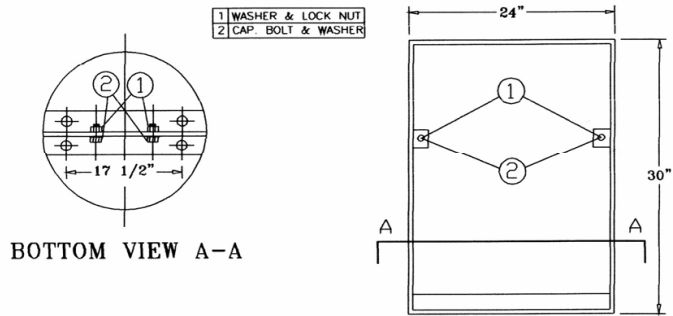

### 32 Gallon Classic Trash Receptacle.

- 75 lbs.
- Polyethylene coated ribbed steel.
- Flat lid/dome top and liner sold separately. Dome top and liner come in limited colors. 8" Lid opening can be purchased with or without ash bonnet or rain bonnet.
- Also available in 22 gallon receptacle.
- Mounting options available.

### Receptacle Tops and Mounting

**Dome Top      Flat Top with Rain & Ash Bonnet**

**Flat Top with 8" & 14" Opening**

**Surface & Inground Mounts**