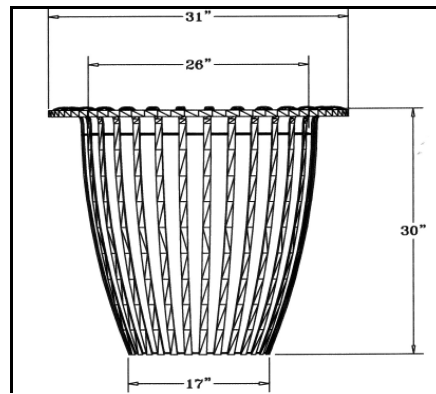

## 32 Gallon Tapered Crown Trash Receptacle with Flared Top.

- 115 lbs.
- Ribbed polyethylene coated steel.
- Priced with flat top with 8" opening only.
- Liner sold separately.
- Also available in 22 gallon receptacle.
- Mounting options available.

### Receptacle Tops and Mounting

Dome Top Flat Top with Rain & Ash Bonnet

Flat Top with 8" & 14" Opening

Surface & Inground Mounts