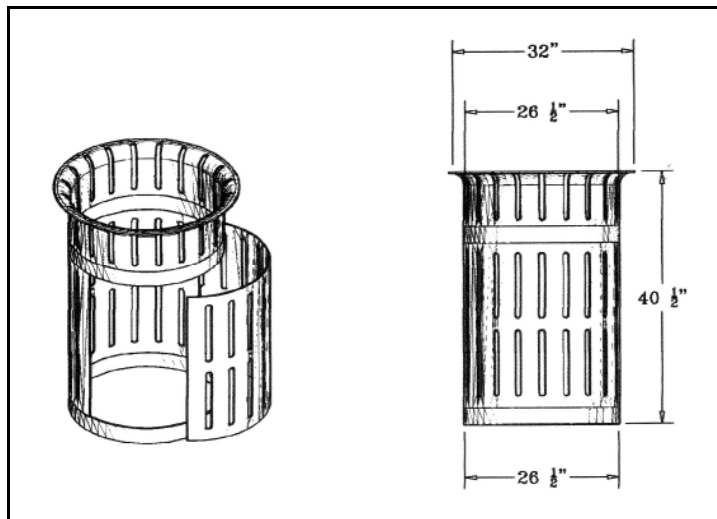

**32 Metro Style Trash Receptacle With Hinged Side Door.**

- 115 lbs.
- Ribbed polyethylene coated steel.
- Hinged side door for easy access.
- Priced with flat top with either 8" or 16" opening.
- Liner included.
- Mounting options available.

**Item #:** WC ME32

**Receptacle Tops and Mounting**

**Dome Top      Flat Top with Rain & Ash Bonnet**

**Flat Top with 8" & 14" Opening**

**Surface & Inground Mounts**

**Textured Polyethylene Colors**

**Thermoplastic Color Options**