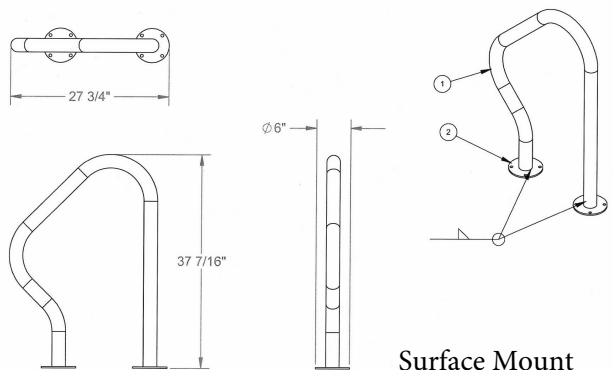

Slope Bike Rack

- 26 and 30.4 Lbs.
- 27 3/4" Wide x 37 7/16" High.
- Heavy walled steel tubing.
- 6" Round .25 plate for surface mounting rack.
- Zinc rich primer TGIC epoxy powder coating.
- Available in surface (shown) or inground mount.
- Mounting hardware not included.
- One year warranty.

NOF# WC BKSP

WC BKSPSM	Slope Bike Rack, 26 Lbs. – Surface Mount.
WC BKSPIG	Slope Bike Rack, 30.4 Lbs. – Inground Mount.

Powder Coat Gloss Finishes

Surface Mount

Inground Mount

<p>NATIONAL OUTDOOR FURNITURE, INC. 1210 W. Main Street #296 Riverhead, NY 11901 Toll-Free Phone: 1-888-663-4621 Phone: 631-369-9099 Fax: 631-207-8312 Email: nofinc@optonline.net www.nationaloutdoorfurniture.com</p>	<p>NATIONAL OUTDOOR FURNITURE, INC. 144 Murdock Road #325 Pomfret Center, CT 06259 Toll-Free Phone: 1-888-516-8873 Phone: 1-860-974-1551 Fax: 516-706-1901 Email: nofinc@earthlink.net www.nationaloutdoorfurniture.com</p>
---	---