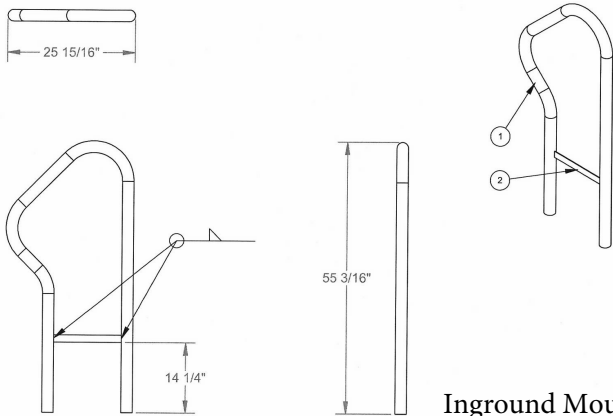

Slope Bike Rack

- 26 and 30.4 Lbs.
- 27 3/4" Wide x 37 7/16" High.
- Heavy walled steel tubing.
- 6" Round .25 plate for surface mounting rack.
- Zinc rich primer TGIC epoxy powder coating.
- Available in surface (shown) or inground mount.
- Mounting hardware not included.
- One year warranty.

NOF# WC BKSP

WC BKSPSM	Slope Bike Rack, 26 Lbs. – Surface Mount.
WC BKSPIG	Slope Bike Rack, 30.4 Lbs. – Inground Mount.

Powder Coat Gloss Finishes

Surface Mount

Inground Mount

<p>NATIONAL OUTDOOR FURNITURE, INC. 1210 W. Main Street #296 Riverhead, NY 11901 Toll-Free Phone: 1-888-663-4621 Phone: 631-369-9099 Fax: 631-207-8312 Email: nofinc@optonline.net www.nationaloutdoorfurniture.com</p>	<p>NATIONAL OUTDOOR FURNITURE, INC. 144 Murdock Road #325 Pomfret Center, CT 06259 Toll-Free Phone: 1-888-516-8873 Phone: 1-860-974-1551 Fax: 516-706-1901 Email: nofinc@earthlink.net www.nationaloutdoorfurniture.com</p>
---	---