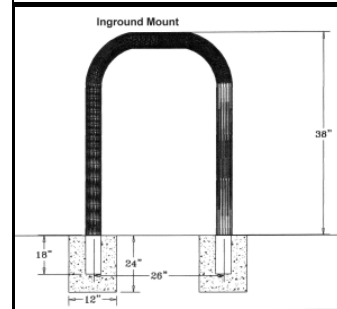

Loop Bike Rack - Standard

- WC BKLP
- 25 - 27.9 Lbs.
- 29"W x 38"H.
- Zinc rich primer TGIC epoxy powder coating.
- Available in surface mount (shown) and inground mount.
- Surface mounting covers and mounting hardware not included.

NOF# WC BKLP

WC BKLPPSM

WC BKLPIG

Powder Coat Gloss Finishes

**Surface Mount
Cover Options**

NATIONAL OUTDOOR FURNITURE, INC.
1210 W. Main Street #296 Riverhead, NY 11901
Toll-Free Phone: 1-888-663-4621
Phone: 631-369-9099 Fax: 631-207-8312
Email: nofinc@optonline.net
www.nationaloutdoorfurniture.com

NATIONAL OUTDOOR FURNITURE, INC.
144 Murdock Road #325 Pomfret Center, CT 06259
Toll-Free Phone: 1-888-516-8873
Phone: 1-860-974-1551 Fax: 516-706-1901
Email: nofinc@earthlink.net
www.nationaloutdoorfurniture.com