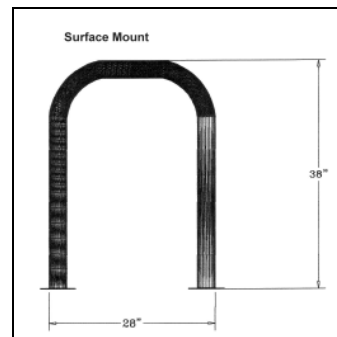

Loop Bike Rack - Standard

- WC BKLP
- 25 - 27.9 Lbs.
- 29"W x 38"H.
- Zinc rich primer TGIC epoxy powder coating.
- Available in surface mount (shown) and inground mount.
- Surface mounting covers and mounting hardware not included.

NOF# WC BKLP

WC BKLPPSM