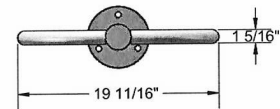

Ring Bollard Bike Rack

- 19.97 and 22.76 Lbs.
 - 17 1/16" Wide x 38" High.
 - Heavy walled 3 1/2" O.D. steel tubing.
 - Zinc rich primer TGIC epoxy powder coating.
 - Available in surface (shown) or inground mount.
 - One year warranty.
- NOF#** WC BKR B

WC BKRBSM	Ring Bollard Bike Rack, 19.97 Lbs. – Surface Mount.
WC BKRBIG	Ring Bollard Bike Rack, 22.76 Lbs. – Inground Mount.

Powder Coat Gloss Finishes

<p>NATIONAL OUTDOOR FURNITURE, INC. P.O. Box 296 Riverhead, NY 11901 Toll-Free Phone: 1-888-663-4621 Phone: 631-369-9099 Fax: 631-207-8312 Email: nofinc@optonline.net www.nationaloutdoorfurniture.com</p>	<p>NATIONAL OUTDOOR FURNITURE, INC. P.O. Box 325 Pomfret Center, Ct 06259 Toll-Free Phone: 1-888-516-8873 Phone: 1-860-974-1551 Fax: 516-706-1901 Email: nofinc@earthlink.net www.nationaloutdoorfurniture.com</p>
---	--