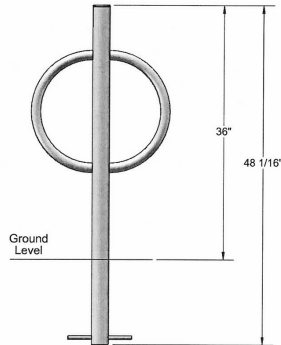

Ring Bollard Bike Rack

- 19.97 and 22.76 Lbs.
 - 17 1/16" Wide x 38" High.
 - Heavy walled 3 1/2" O.D. steel tubing.
 - Zinc rich primer TGIC epoxy powder coating.
 - Available in surface (shown) or inground mount.
 - One year warranty.
- NOF#** WC BKR B

WC BKRBSM	Ring Bollard Bike Rack, 19.97 Lbs. – Surface Mount.
WC BKRBIG	Ring Bollard Bike Rack, 22.76 Lbs. – Inground Mount.

Powder Coat Gloss Finishes

<p>NATIONAL OUTDOOR FURNITURE, INC. P.O. Box 296 Riverhead, NY 11901 Toll-Free Phone: 1-888-663-4621 Phone: 631-369-9099 Fax: 631-207-8312 Email: nofinc@optonline.net www.nationaloutdoorfurniture.com</p>	<p>NATIONAL OUTDOOR FURNITURE, INC. P.O. Box 325 Pomfret Center, Ct 06259 Toll-Free Phone: 1-888-516-8873 Phone: 1-860-974-1551 Fax: 516-706-1901 Email: nofinc@earthlink.net www.nationaloutdoorfurniture.com</p>
---	--