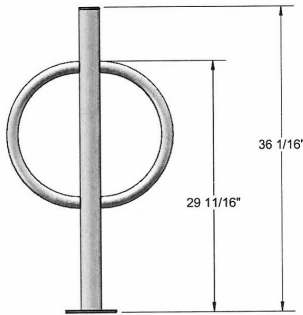

Ring Bollard Bike Rack

- 19.97 and 22.76 Lbs.
 - 17 1/16" Wide x 38" High.
 - Heavy walled 3 1/2" O.D. steel tubing.
 - Zinc rich primer TGIC epoxy powder coating.
 - Available in surface (shown) or inground mount.
 - One year warranty.
- NOF#** WC BKR B

WC BKRBSM	Ring Bollard Bike Rack, 19.97 Lbs. – Surface Mount.
WC BKRBIG	Ring Bollard Bike Rack, 22.76 Lbs. – Inground Mount.

Powder Coat Gloss Finishes

<p>NATIONAL OUTDOOR FURNITURE, INC. P.O. Box 296 Riverhead, NY 11901 Toll-Free Phone: 1-888-663-4621 Phone: 631-369-9099 Fax: 631-207-8312 Email: nofinc@optonline.net www.nationaloutdoorfurniture.com</p>	<p>NATIONAL OUTDOOR FURNITURE, INC. P.O. Box 325 Pomfret Center, Ct 06259 Toll-Free Phone: 1-888-516-8873 Phone: 1-860-974-1551 Fax: 516-706-1901 Email: nofinc@earthlink.net www.nationaloutdoorfurniture.com</p>
---	--