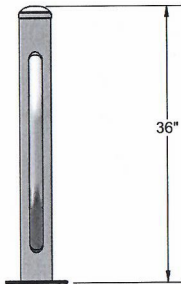

Bike Post Bike Rack

- 28.94 and 37.98 Lbs.
 - 20 1/2" Wide x 36 3/8" High.
 - 4" Center post, heavy walled steel tubing.
 - Zinc rich primer TGIC epoxy powder coating.
 - Available in surface (shown) or inground mount.
 - One year warranty.
- NOF#** WC BKBP

WC BKBPSM	Bike Post Bike Rack, 28.94 Lbs. – Surface Mount.
WC BKBPIG	Bike Post Bike Rack, 37.98 Lbs. – Inground Mount.

Powder Coat Gloss Finishes

<p>NATIONAL OUTDOOR FURNITURE, INC. P.O. Box 296 Riverhead, NY 11901 Toll-Free Phone: 1-888-663-4621 Phone: 631-369-9099 Fax: 631-207-8312 Email: nofinc@optonline.net www.nationaloutdoorfurniture.com</p>	<p>NATIONAL OUTDOOR FURNITURE, INC. P.O. Box 325 Pomfret Center, Ct 06259 Toll-Free Phone: 1-888-516-8873 Phone: 1-860-974-1551 Fax: 516-706-1901 Email: nofinc@earthlink.net www.nationaloutdoorfurniture.com</p>
---	--