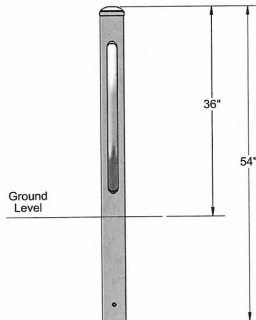

Bike Post Bike Rack

- 28.94 and 37.98 Lbs.
 - 20 1/2" Wide x 36 3/8" High.
 - 4" Center post, heavy walled steel tubing.
 - Zinc rich primer TGIC epoxy powder coating.
 - Available in surface (shown) or inground mount.
 - One year warranty.
- NOF#** WC BKBP

WC BKBPSM	Bike Post Bike Rack, 28.94 Lbs. – Surface Mount.
WC BKBPIG	Bike Post Bike Rack, 37.98 Lbs. – Inground Mount.

Powder Coat Gloss Finishes

<p>NATIONAL OUTDOOR FURNITURE, INC. P.O. Box 296 Riverhead, NY 11901 Toll-Free Phone: 1-888-663-4621 Phone: 631-369-9099 Fax: 631-207-8312 Email: nofinc@optonline.net www.nationaloutdoorfurniture.com</p>	<p>NATIONAL OUTDOOR FURNITURE, INC. P.O. Box 325 Pomfret Center, Ct 06259 Toll-Free Phone: 1-888-516-8873 Phone: 1-860-974-1551 Fax: 516-706-1901 Email: nofinc@earthlink.net www.nationaloutdoorfurniture.com</p>
---	--