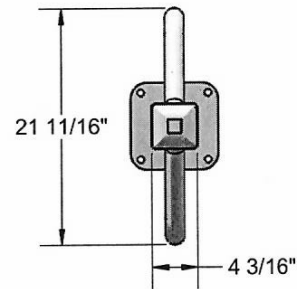

Bike Post Bike Rack

- 28.94 and 37.98 Lbs.
 - 20 1/2" Wide x 36 3/8" High.
 - 4" Center post, heavy walled steel tubing.
 - Zinc rich primer TGIC epoxy powder coating.
 - Available in surface (shown) or inground mount.
 - One year warranty.
- NOF#** WC BKBP

WC BKBPSM	Bike Post Bike Rack, 28.94 Lbs. – Surface Mount.
WC BKBPIG	Bike Post Bike Rack, 37.98 Lbs. – Inground Mount.

Powder Coat Gloss Finishes

<p>NATIONAL OUTDOOR FURNITURE, INC. P.O. Box 296 Riverhead, NY 11901 Toll-Free Phone: 1-888-663-4621 Phone: 631-369-9099 Fax: 631-207-8312 Email: nofinc@optonline.net www.nationaloutdoorfurniture.com</p>	<p>NATIONAL OUTDOOR FURNITURE, INC. P.O. Box 325 Pomfret Center, Ct 06259 Toll-Free Phone: 1-888-516-8873 Phone: 1-860-974-1551 Fax: 516-706-1901 Email: nofinc@earthlink.net www.nationaloutdoorfurniture.com</p>
---	--