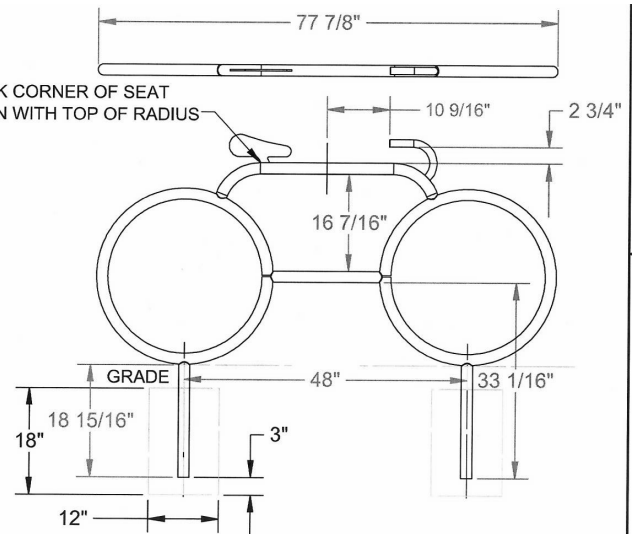

N.O.F. / Inc.

Cyclist Bike Rack

- 50.83 - 55.62 Lbs.
- 77 7/8" Length x 40 1/4" High.
- Heavy walled 3 1/2" O.D. steel tubing.
- Zinc rich primer TGIC epoxy powder coating.
- Available in surface (shown) or inground mount.
- One year warranty.

NOF# WC BKCY

WC BKCYSM	Cyclist Bike Rack, 50.83 Lbs. – Surface Mount.
WC BKCYIG	Cyclist Bike Rack, 55.62 Lbs. – Inground Mount.

BACK CORNER OF SEAT
EVEN WITH TOP OF RADIUS

BACK CORNER OF SEAT
EVEN WITH TOP OF RADIUS