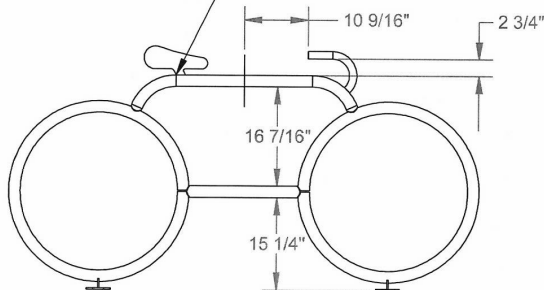

N.O.F. / Inc.

Cyclist Bike Rack

- 50.83 - 55.62 Lbs.
- 77 7/8" Length x 40 1/4" High.
- Heavy walled 3 1/2" O.D. steel tubing.
- Zinc rich primer TGIC epoxy powder coating.
- Available in surface (shown) or inground mount.
- One year warranty.

NOF# WC BKCY

WC BKCYSM	Cyclist Bike Rack, 50.83 Lbs. – Surface Mount.
WC BKCYIG	Cyclist Bike Rack, 55.62 Lbs. – Inground Mount.

BACK CORNER OF SEAT
EVEN WITH TOP OF RADIUS

BACK CORNER OF SEAT
EVEN WITH TOP OF RADIUS