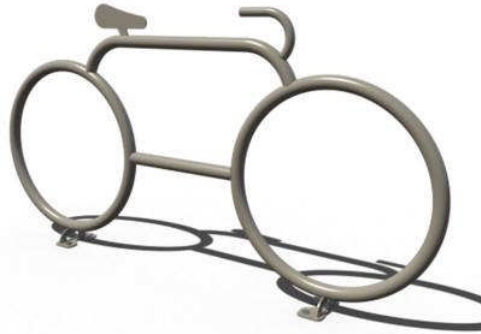

N.O.F. / Inc.

Cyclist Bike Rack

- 50.83 - 55.62 Lbs.
- 77 7/8" Length x 40 1/4" High.
- Heavy walled 3 1/2" O.D. steel tubing.
- Zinc rich primer TGIC epoxy powder coating.
- Available in surface (shown) or inground mount.
- One year warranty.

NOF# WC BKCY

WC BKCYSM	Cyclist Bike Rack, 50.83 Lbs. – Surface Mount.
WC BKCYIG	Cyclist Bike Rack, 55.62 Lbs. – Inground Mount.

BACK CORNER OF SEAT
EVEN WITH TOP OF RADIUS

BACK CORNER OF SEAT
EVEN WITH TOP OF RADIUS