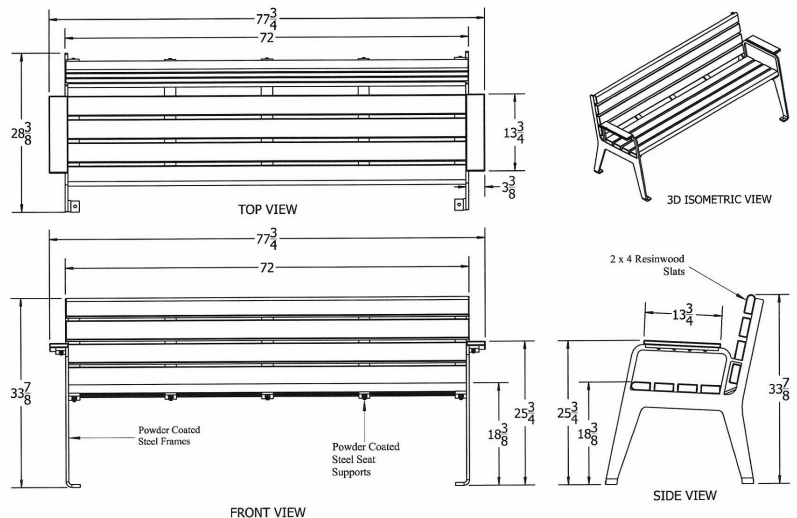

## 4' Plaza Recycled Plastic Bench - Portable/Surface Mount.

- 160 lbs.
- Dim: 52"W x 27"D x 18"Ht.
- Made with eight 2" x 4" recycled plastic slats.
- Two back supports. 11 Gauge steel seat support.
- All holes are pre-drilled and countersunk for plastic lumber.
- Includes a UV protectant.
- Legs have surface mounting holes.
- Silver powder coated frame.
- Stainless steel hardware included.
- Recycled plastic made from 100% recycled material.
- Available in 4' and 6' lengths.
- Some assembly required.

## Resinwood Slat Colors

Cedar

Green

Gray

Brown

**NATIONAL OUTDOOR FURNITURE, INC.**  
 1210 W. Main Street #296 Riverhead, NY 11901  
 Toll-Free Phone: 1-888-663-4621  
 Phone: 631-369-9099 Fax: 631-207-8312  
 Email: [nofinc@optonline.net](mailto:nofinc@optonline.net)  
[www.nationaloutdoorfurniture.com](http://www.nationaloutdoorfurniture.com)