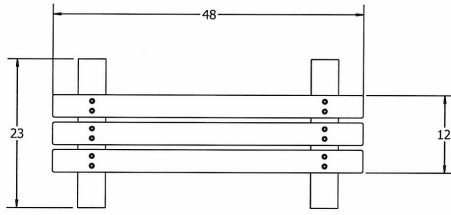

## 4' Sport Recycled Plastic Bench.

- Also available in 6' and 8' lengths. Shown in 6 ft. size.
- Inground and surface mounting kits available.
- 75 lbs.
- Dim: 48"W x 12"D x 16"Ht.
- Made with three 2" x 4" recycled plastic slats and two black recycled plastic base.
- All holes are predrilled and countersunk for plastic lumber.
- Includes a UV protectant.
- Maintenance free.
- Available in green, cedar, brown and gray with black base.
- Some assembly required.

**Item#** JP PB4SPOE

Model Number	Weight	Dimensions
JP PB4SPO	75 Lbs.	48"W x 12"D x 16" Ht.- 2 Bases
JP PB6SPO	115 Lbs.	72"W x 12"D x 16" Ht.- 3 Bases
JP PB8SPO	140 Lbs.	96"W x 12"D x 16" Ht.- 4 Bases

TOP VIEW

3D ISOMETRIC VIEW

FRONT VIEW

SIDE VIEW

TOP VIEW

3D ISOMETRIC VIEW

FRONT VIEW

SIDE VIEW