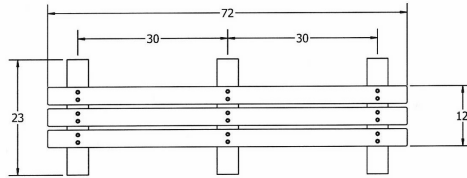

TOP VIEW

3D ISOMETRIC VIEW

FRONT VIEW

SIDE VIEW

TOP VIEW

3D ISOMETRIC VIEW

FRONT VIEW

SIDE VIEW

TOP VIEW

3D ISOMETRIC VIEW

FRONT VIEW

SIDE VIEW

**NATIONAL OUTDOOR FURNITURE, INC.**

1210 W. Main Street #296 Riverhead, NY 11901  
 Toll-Free Phone: 1-888-663-4621  
 Phone: 631-369-9099 Fax: 631-207-8312  
 Email: [nofinc@optonline.net](mailto:nofinc@optonline.net)  
[www.nationaloutdoorfurniture.com](http://www.nationaloutdoorfurniture.com)