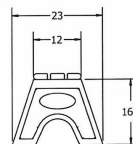

## 4' Sport Recycled Plastic Bench.

- Also available in 6' and 8' lengths. Shown in 6 ft. size.
- Inground and surface mounting kits available.
- 75 lbs.
- Dim: 48"W x 12"D x 16"Ht.
- Made with three 2" x 4" recycled plastic slats and two black recycled plastic base.
- All holes are predrilled and countersunk for plastic lumber.
- Includes a UV protectant.
- Maintenance free.
- Available in green, cedar, brown and gray with black base.
- Some assembly required.

**Item#** JP PB4SPOE

Model Number	Weight	Dimensions
JP PB4SPO	75 Lbs.	48"W x 12"D x 16" Ht.- 2 Bases
JP PB6SPO	115 Lbs.	72"W x 12"D x 16" Ht.- 3 Bases
JP PB8SPO	140 Lbs.	96"W x 12"D x 16" Ht.- 4 Bases

TOP VIEW

3D ISOMETRIC VIEW

FRONT VIEW

SIDE VIEW

TOP VIEW

3D ISOMETRIC VIEW

FRONT VIEW

SIDE VIEW

TOP VIEW

3D ISOMETRIC VIEW

FRONT VIEW

SIDE VIEW

**NATIONAL OUTDOOR FURNITURE, INC.**

1210 W. Main Street #296 Riverhead, NY 11901  
 Toll-Free Phone: 1-888-663-4621  
 Phone: 631-369-9099 Fax: 631-207-8312  
 Email: [nofinc@optonline.net](mailto:nofinc@optonline.net)  
[www.nationaloutdoorfurniture.com](http://www.nationaloutdoorfurniture.com)