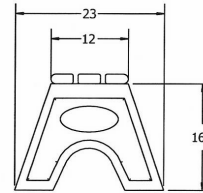

## 4' Sport Recycled Plastic Bench.

- Also available in 6' and 8' lengths. Shown in 6 ft. size.
- Inground and surface mounting kits available.
- 75 lbs.
- Dim: 48"W x 12"D x 16"Ht.
- Made with three 2" x 4" recycled plastic slats and two black recycled plastic base.
- All holes are predrilled and countersunk for plastic lumber.
- Includes a UV protectant.
- Maintenance free.
- Available in green, cedar, brown and gray with black base.
- Some assembly required.

**Item#** JP PB4SPOE

Model Number	Weight	Dimensions
JP PB4SPO	75 Lbs.	48"W x 12"D x 16" Ht.- 2 Bases
JP PB6SPO	115 Lbs.	72"W x 12"D x 16" Ht.- 3 Bases
JP PB8SPO	140 Lbs.	96"W x 12"D x 16" Ht.- 4 Bases

TOP VIEW

3D ISOMETRIC VIEW

FRONT VIEW

SIDE VIEW

TOP VIEW

3D ISOMETRIC VIEW

FRONT VIEW

SIDE VIEW