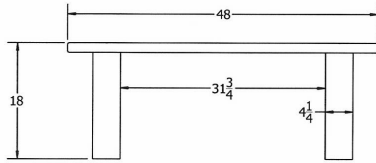

## 4' Sport Recycled Plastic Bench.

- Also available in 6' and 8' lengths. Shown in 6 ft. size.
- Inground and surface mounting kits available.
- 75 lbs.
- Dim: 48"W x 12"D x 16"Ht.
- Made with three 2" x 4" recycled plastic slats and two black recycled plastic base.
- All holes are predrilled and countersunk for plastic lumber.
- Includes a UV protectant.
- Maintenance free.
- Available in green, cedar, brown and gray with black base.
- Some assembly required.

**Item#** JP PB4SPOE

Model Number	Weight	Dimensions
JP PB4SPO	75 Lbs.	48"W x 12"D x 16" Ht.- 2 Bases
JP PB6SPO	115 Lbs.	72"W x 12"D x 16" Ht.- 3 Bases
JP PB8SPO	140 Lbs.	96"W x 12"D x 16" Ht.- 4 Bases

TOP VIEW

3D ISOMETRIC VIEW

FRONT VIEW

SIDE VIEW

TOP VIEW

3D ISOMETRIC VIEW

FRONT VIEW

SIDE VIEW