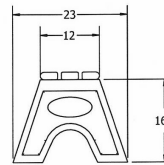

## 4' Sport Recycled Plastic Bench.

- Also available in 6' and 8' lengths. Shown in 6 ft. size.
- Inground and surface mounting kits available.
- 75 lbs.
- Dim: 48"W x 12"D x 16"Ht.
- Made with three 2" x 4" recycled plastic slats and two black recycled plastic base.
- All holes are predrilled and countersunk for plastic lumber.
- Includes a UV protectant.
- Maintenance free.
- Available in green, cedar, brown and gray with black base.
- Some assembly required.

**Item#** JP PB4SPOE

Model Number	Weight	Dimensions
JP PB4SPO	75 Lbs.	48"W x 12"D x 16" Ht.- 2 Bases
JP PB6SPO	115 Lbs.	72"W x 12"D x 16" Ht.- 3 Bases
JP PB8SPO	140 Lbs.	96"W x 12"D x 16" Ht.- 4 Bases

TOP VIEW

3D ISOMETRIC VIEW

FRONT VIEW

SIDE VIEW

TOP VIEW

3D ISOMETRIC VIEW

FRONT VIEW

SIDE VIEW

TOP VIEW

3D ISOMETRIC VIEW

FRONT VIEW

SIDE VIEW

**NATIONAL OUTDOOR FURNITURE, INC.**

1210 W. Main Street #296 Riverhead, NY 11901  
 Toll-Free Phone: 1-888-663-4621  
 Phone: 631-369-9099 Fax: 631-207-8312  
 Email: [nofinc@optonline.net](mailto:nofinc@optonline.net)  
[www.nationaloutdoorfurniture.com](http://www.nationaloutdoorfurniture.com)