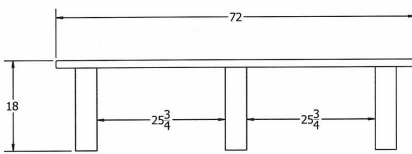

TOP VIEW

3D ISOMETRIC VIEW

FRONT VIEW

SIDE VIEW

TOP VIEW

3D ISOMETRIC VIEW

FRONT VIEW

SIDE VIEW

TOP VIEW

3D ISOMETRIC VIEW

FRONT VIEW

SIDE VIEW

**NATIONAL OUTDOOR FURNITURE, INC.**

1210 W. Main Street #296 Riverhead, NY 11901  
 Toll-Free Phone: 1-888-663-4621  
 Phone: 631-369-9099 Fax: 631-207-8312  
 Email: [nofinc@optonline.net](mailto:nofinc@optonline.net)  
[www.nationaloutdoorfurniture.com](http://www.nationaloutdoorfurniture.com)