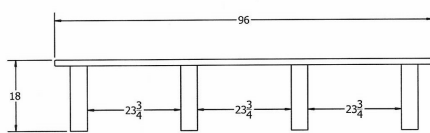

**Item#** JP PB4SPOE

Model Number	Weight	Dimensions
JP PB4SPO	75 Lbs.	48"W x 12"D x 16" Ht.- 2 Bases
JP PB6SPO	115 Lbs.	72"W x 12"D x 16" Ht.- 3 Bases
JP PB8SPO	140 Lbs.	96"W x 12"D x 16" Ht.- 4 Bases

TOP VIEW

3D ISOMETRIC VIEW

FRONT VIEW

SIDE VIEW

TOP VIEW

3D ISOMETRIC VIEW

FRONT VIEW

SIDE VIEW

TOP VIEW

3D ISOMETRIC VIEW

FRONT VIEW

SIDE VIEW

**NATIONAL OUTDOOR FURNITURE, INC.**

1210 W. Main Street #296 Riverhead, NY 11901  
 Toll-Free Phone: 1-888-663-4621  
 Phone: 631-369-9099 Fax: 631-207-8312  
 Email: [nofinc@optonline.net](mailto:nofinc@optonline.net)  
[www.nationaloutdoorfurniture.com](http://www.nationaloutdoorfurniture.com)