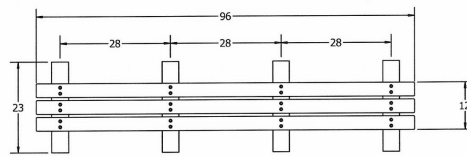

TOP VIEW

3D ISOMETRIC VIEW

FRONT VIEW

SIDE VIEW

TOP VIEW

3D ISOMETRIC VIEW

FRONT VIEW

SIDE VIEW

TOP VIEW

3D ISOMETRIC VIEW

FRONT VIEW

SIDE VIEW

**NATIONAL OUTDOOR FURNITURE, INC.**

1210 W. Main Street #296 Riverhead, NY 11901  
 Toll-Free Phone: 1-888-663-4621  
 Phone: 631-369-9099 Fax: 631-207-8312  
 Email: [nofinc@optonline.net](mailto:nofinc@optonline.net)  
[www.nationaloutdoorfurniture.com](http://www.nationaloutdoorfurniture.com)