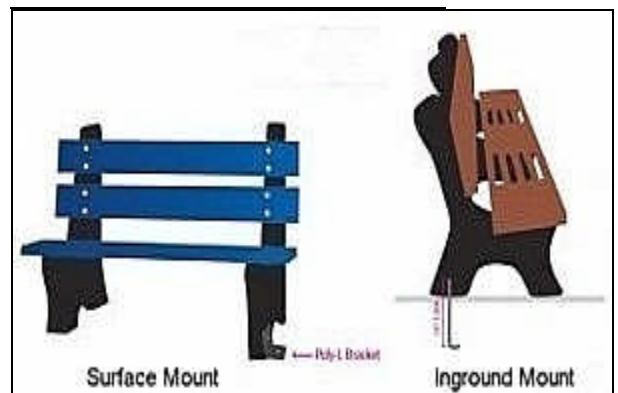

Resinwood Slat Colors

Cedar

Green

Gray

Brown

Surface Mount

Inground Mount

NATIONAL OUTDOOR FURNITURE, INC.