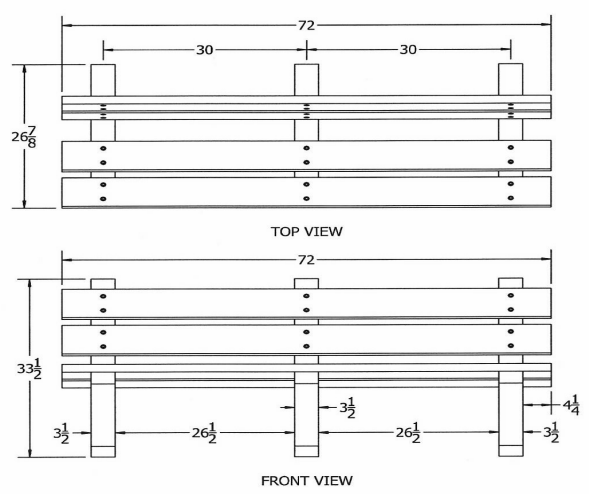

NATIONAL OUTDOOR FURNITURE, INC.
1210 W. Main Street #296 Riverhead, NY 11901
Toll-Free Phone: 1-888-663-4621
Phone: 631-369-9099 Fax: 631-207-8312
Email: nofinc@optonline.net
www.nationaloutdoorfurniture.com

NATIONAL OUTDOOR FURNITURE, INC.
144 Murdock Road #325 Pomfret Center, CT 06259
Toll-Free Phone: 1-888-516-8873
Phone: 1-860-974-1551 Fax: 516-706-1901
Email: nofinc@earthlink.net
www.nationaloutdoorfurniture.com