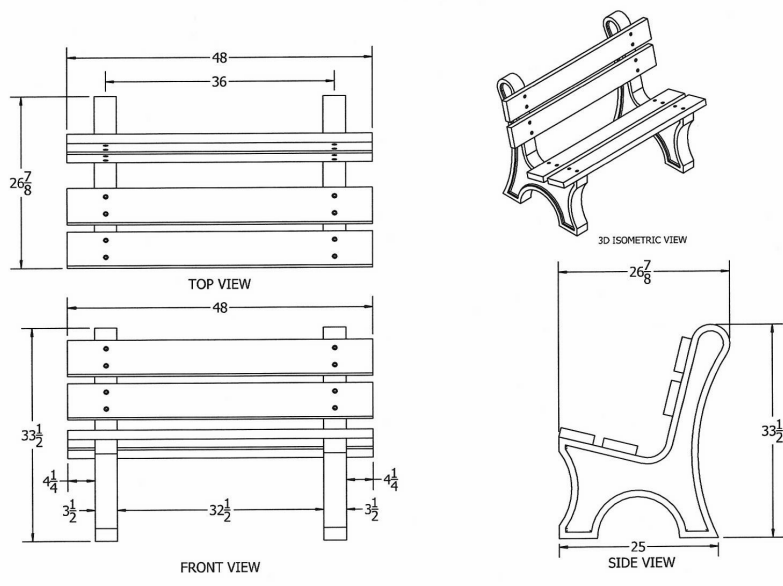

NATIONAL OUTDOOR FURNITURE, INC.
1210 W. Main Street #296 Riverhead, NY 11901
Toll-Free Phone: 1-888-663-4621
Phone: 631-369-9099 Fax: 631-207-8312
Email: nofinc@optonline.net
www.nationaloutdoorfurniture.com

NATIONAL OUTDOOR FURNITURE, INC.
144 Murdock Road #325 Pomfret Center, CT 06259
Toll-Free Phone: 1-888-516-8873
Phone: 1-860-974-1551 Fax: 516-706-1901
Email: nofinc@earthlink.net
www.nationaloutdoorfurniture.com