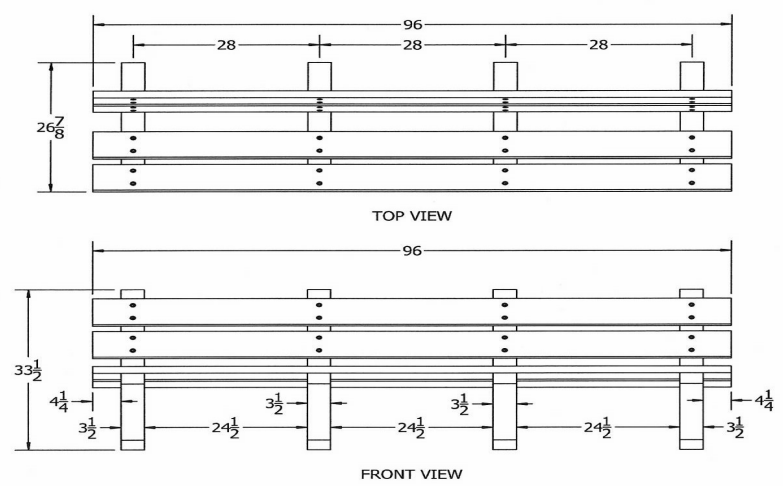

NATIONAL OUTDOOR FURNITURE, INC.
1210 W. Main Street #296 Riverhead, NY 11901
Toll-Free Phone: 1-888-663-4621
Phone: 631-369-9099 Fax: 631-207-8312
Email: nofinc@optonline.net
www.nationaloutdoorfurniture.com

NATIONAL OUTDOOR FURNITURE, INC.
144 Murdock Road #325 Pomfret Center, CT 06259
Toll-Free Phone: 1-888-516-8873
Phone: 1-860-974-1551 Fax: 516-706-1901
Email: nofinc@earthlink.net
www.nationaloutdoorfurniture.com