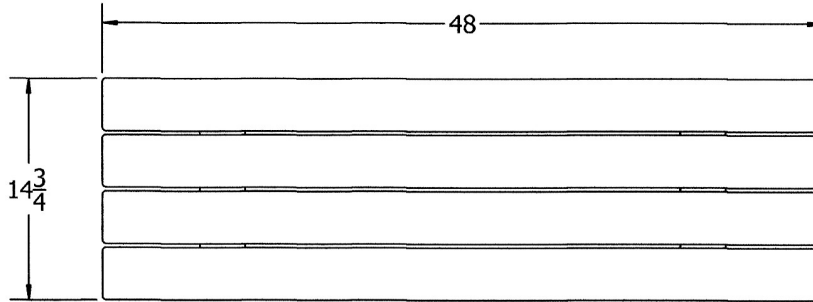

4 Ft. Length

TOP VIEW