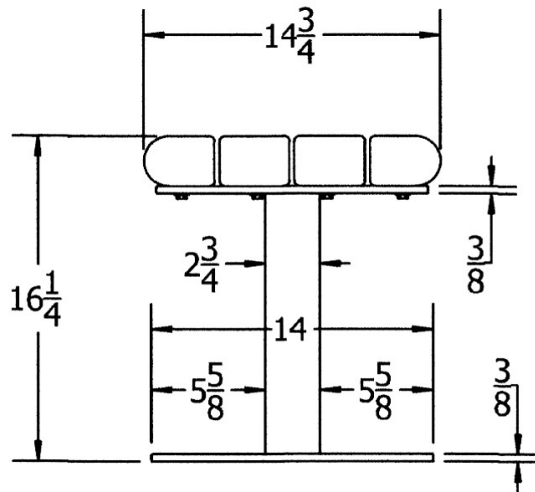

N.O.F. / Inc.

4' Creekside Recycled Plastic Bench – Surface Mount.

- Also available in 6' and 8' lengths. Shown in 4 ft. size.
- 92 lbs.
- Dim: 48"W x 14 3/4"D.
- Made with four 3" x 4" recycled plastic slats and (2) black powdercoated steel legs.
- All holes are predrilled and countersunk for plastic lumber.
- Includes a UV protectant.
- Maintenance free.
- Available in green, cedar, gray and brown with black base.
- Some assembly required.

4 Ft. Length

TOP VIEW

FRONT VIEW

SIDE VIEW

NATIONAL OUTDOOR FURNITURE, INC.
1210 W. Main Street #296 Riverhead, NY 11901
Toll-Free Phone: 1-888-663-4621
Phone: 631-369-9099 Fax: 631-207-8312
Email: nofinc@optonline.net
www.nationaloutdoorfurniture.com