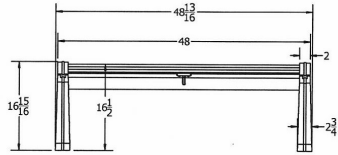

N.O.F. / Inc.

4' Heritage Backless Recycled Plastic Bench - Portable/Surface Mount.

- Also available in 6', 5', 6' and 8' length. Shown in 4 ft. size.
- 70 lbs.
- Dim: 48"W x 21 1/2" D
- Made with five 2" x 4" recycled plastic slats and two black powdercoated cast aluminum frame.
- All holes are predrilled and countersunk for plastic lumber.
- Includes a UV protectant.
- Maintenance free.
- Available in green, cedar, brown and gray with black or green frame and legs.
- Some assembly required.

Item# JP PB4HERBAC

Model Number	Weight	Dimensions
JP PB4HERBAC	70 Lbs.	48"W x 21 1/2"D - 2 Bases
JP PB5HERBAC	80 Lbs.	72"W x 21 1/2"D - 2 Bases
JP PB6HERBAC	90 Lbs.	84"W x 21 1/2"D x -2 Bases
JP PB8HERBAC	120 Lbs.	96"W x 21 1/2"D - 2 Bases

TOP VIEW

3D ISOMETRIC VIEW

FRONT VIEW

SIDE VIEW

TOP VIEW

TOP VIEW

TOP VIEW

- SEAT IS CONTOURED FOR COMFORT AND MADE OF 2"x4" REC
- HEAVY DUTY POWDER-COATED CAST ALUMINUM FRAMES
- UNDER STRUCTURE IS HEAVILY BRACED WITH LENGTH AND WIDTH SUPPORTS
- BENCH FRAME INCLUDES HOLE FOR SURFACE MOUNT
- UNIT WEIGHT APPROX. 70 LBS.