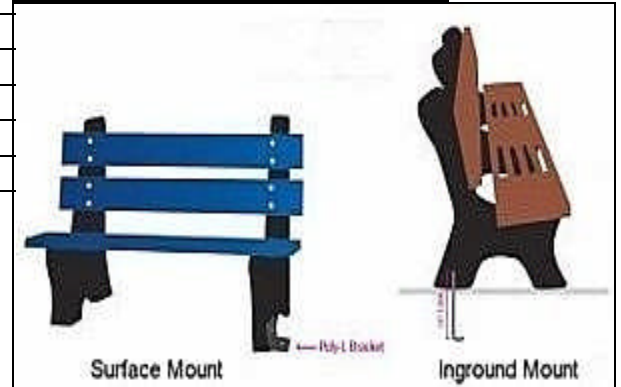

4' Heritage Backless Recycled Plastic Bench - Portable/Surface Mount.

- Also available in 6', 5', 6' and 8' length. Shown in 4 ft. size.
- 70 lbs.
- Dim: 48"W x 21 1/2" D
- Made with five 2" x 4" recycled plastic slats and two black powdercoated cast aluminum frame.
- All holes are predrilled and countersunk for plastic lumber.
- Includes a UV protectant.
- Maintenance free.
- Available in green, cedar, brown and gray with black or green frame and legs.
- Some assembly required.

Item# JP PB4HERBAC

Model Number	Weight	Dimensions
JP PB4HERBAC	70 Lbs.	48"W x 21 1/2"D - 2 Bases
JP PB5HERBAC	80 Lbs.	72"W x 21 1/2"D - 2 Bases
JP PB6HERBAC	90 Lbs.	84"W x 21 1/2"D x -2 Bases
JP PB8HERBAC	120 Lbs.	96"W x 21 1/2"D - 2 Bases