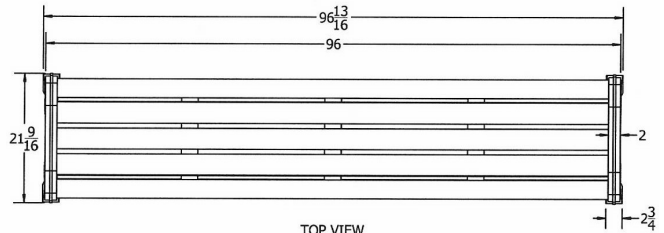

TOP VIEW

3D ISOMETRIC VIEW

FRONT VIEW

SIDE VIEW

TOP VIEW

TOP VIEW

TOP VIEW

- SEAT IS CONTOURED FOR COMFORT AND MADE OF 2"x4" REC
- HEAVY DUTY POWDER-COATED CAST ALUMINUM FRAMES
- UNDER STRUCTURE IS HEAVILY BRACED WITH LENGTH AND WIDTH SUPPORTS
- BENCH FRAME INCLUDES HOLE FOR SURFACE MOUNT
- UNIT WEIGHT APPROX. 70 LBS.