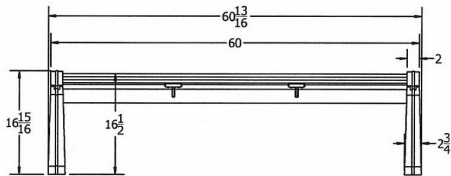

Item# JP PB4HERBAC

Model Number	Weight	Dimensions
JP PB4HERBAC	70 Lbs.	48"W x 21 1/2"D - 2 Bases
JP PB5HERBAC	80 Lbs.	72"W x 21 1/2"D - 2 Bases
JP PB6HERBAC	90 Lbs.	84"W x 21 1/2"D x -2 Bases
JP PB8HERBAC	120 Lbs.	96"W x 21 1/2"D - 2 Bases

TOP VIEW

3D ISOMETRIC VIEW

FRONT VIEW

SIDE VIEW

TOP VIEW

TOP VIEW

TOP VIEW

- SEAT IS CONTOURED FOR COMFORT AND MADE OF 2"x4" REC
- HEAVY DUTY POWDER-COATED CAST ALUMINUM FRAMES
- UNDER STRUCTURE IS HEAVILY BRACED WITH LENGTH AND WIDTH SUPPORTS
- BENCH FRAME INCLUDES HOLE FOR SURFACE MOUNT
- UNIT WEIGHT APPROX. 70 LBS.