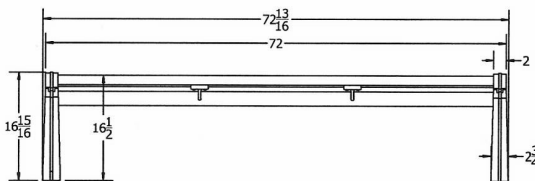

TOP VIEW

3D ISOMETRIC VIEW

FRONT VIEW

SIDE VIEW

TOP VIEW

TOP VIEW

TOP VIEW

- SEAT IS CONTOURED FOR COMFORT AND MADE OF 2"x4" REC
- HEAVY DUTY POWDER-COATED CAST ALUMINUM FRAMES
- UNDER STRUCTURE IS HEAVILY BRACED WITH LENGTH AND WIDTH SUPPORTS
- BENCH FRAME INCLUDES HOLE FOR SURFACE MOUNT
- UNIT WEIGHT APPROX. 70 LBS.