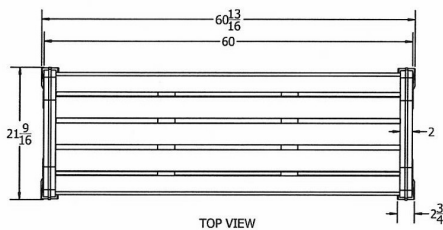

Item# JP PB4HERBAC

Model Number	Weight	Dimensions
JP PB4HERBAC	70 Lbs.	48"W x 21 1/2"D - 2 Bases
JP PB5HERBAC	80 Lbs.	72"W x 21 1/2"D - 2 Bases
JP PB6HERBAC	90 Lbs.	84"W x 21 1/2"D x -2 Bases
JP PB8HERBAC	120 Lbs.	96"W x 21 1/2"D - 2 Bases

TOP VIEW

3D ISOMETRIC VIEW

FRONT VIEW

SIDE VIEW

TOP VIEW

TOP VIEW

TOP VIEW

- SEAT IS CONTOURED FOR COMFORT AND MADE OF 2"x4" REC
- HEAVY DUTY POWDER-COATED CAST ALUMINUM FRAMES
- UNDER STRUCTURE IS HEAVILY BRACED WITH LENGTH AND WIDTH SUPPORTS
- BENCH FRAME INCLUDES HOLE FOR SURFACE MOUNT
- UNIT WEIGHT APPROX. 70 LBS.