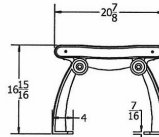

Item# JP PB4HERBAC

Model Number	Weight	Dimensions
JP PB4HERBAC	70 Lbs.	48"W x 21 1/2"D - 2 Bases
JP PB5HERBAC	80 Lbs.	72"W x 21 1/2"D - 2 Bases
JP PB6HERBAC	90 Lbs.	84"W x 21 1/2"D x -2 Bases
JP PB8HERBAC	120 Lbs.	96"W x 21 1/2"D - 2 Bases

TOP VIEW

3D ISOMETRIC VIEW

FRONT VIEW

SIDE VIEW

TOP VIEW

TOP VIEW

TOP VIEW

- SEAT IS CONTOURED FOR COMFORT AND MADE OF 2"x4" REC
- HEAVY DUTY POWDER-COATED CAST ALUMINUM FRAMES
- UNDER STRUCTURE IS HEAVILY BRACED WITH LENGTH AND WIDTH SUPPORTS
- BENCH FRAME INCLUDES HOLE FOR SURFACE MOUNT
- UNIT WEIGHT APPROX. 70 LBS.