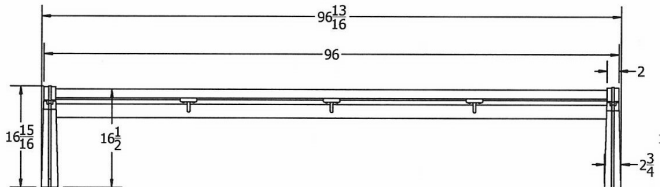

TOP VIEW

3D ISOMETRIC VIEW

FRONT VIEW

SIDE VIEW

TOP VIEW

TOP VIEW

TOP VIEW

- SEAT IS CONTOURED FOR COMFORT AND MADE OF 2"x4" REC
- HEAVY DUTY POWDER-COATED CAST ALUMINUM FRAMES
- UNDER STRUCTURE IS HEAVILY BRACED WITH LENGTH AND WIDTH SUPPORTS
- BENCH FRAME INCLUDES HOLE FOR SURFACE MOUNT
- UNIT WEIGHT APPROX. 70 LBS.