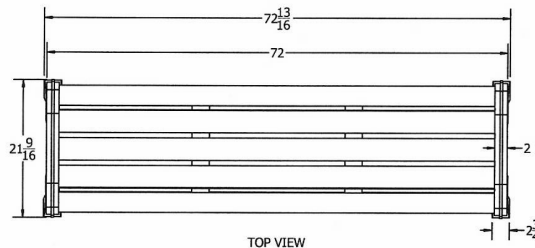

Item# JP PB4HERBAC

Model Number	Weight	Dimensions
JP PB4HERBAC	70 Lbs.	48"W x 21 1/2"D - 2 Bases
JP PB5HERBAC	80 Lbs.	72"W x 21 1/2"D - 2 Bases
JP PB6HERBAC	90 Lbs.	84"W x 21 1/2"D x -2 Bases
JP PB8HERBAC	120 Lbs.	96"W x 21 1/2"D - 2 Bases

TOP VIEW

3D ISOMETRIC VIEW

FRONT VIEW

SIDE VIEW

TOP VIEW

TOP VIEW

TOP VIEW

- SEAT IS CONTOURED FOR COMFORT AND MADE OF 2"x4" REC
- HEAVY DUTY POWDER-COATED CAST ALUMINUM FRAMES
- UNDER STRUCTURE IS HEAVILY BRACED WITH LENGTH AND WIDTH SUPPORTS
- BENCH FRAME INCLUDES HOLE FOR SURFACE MOUNT
- UNIT WEIGHT APPROX. 70 LBS.