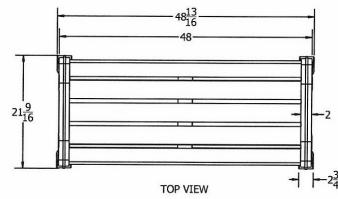

N.O.F. / Inc.

4' Heritage Backless Recycled Plastic Bench - Portable/Surface Mount.

- Also available in 6', 5', 6' and 8' length. Shown in 4 ft. size.
- 70 lbs.
- Dim: 48"W x 21 1/2" D
- Made with five 2" x 4" recycled plastic slats and two black powdercoated cast aluminum frame.
- All holes are predrilled and countersunk for plastic lumber.
- Includes a UV protectant.
- Maintenance free.
- Available in green, cedar, brown and gray with black or green frame and legs.
- Some assembly required.

Item# JP PB4HERBAC

Model Number	Weight	Dimensions
JP PB4HERBAC	70 Lbs.	48"W x 21 1/2"D - 2 Bases
JP PB5HERBAC	80 Lbs.	72"W x 21 1/2"D - 2 Bases
JP PB6HERBAC	90 Lbs.	84"W x 21 1/2"D x -2 Bases
JP PB8HERBAC	120 Lbs.	96"W x 21 1/2"D - 2 Bases

TOP VIEW

3D ISOMETRIC VIEW

FRONT VIEW

SIDE VIEW

TOP VIEW

TOP VIEW

TOP VIEW

- SEAT IS CONTOURED FOR COMFORT AND MADE OF 2"x4" REC
- HEAVY DUTY POWDER-COATED CAST ALUMINUM FRAMES
- UNDER STRUCTURE IS HEAVILY BRACED WITH LENGTH AND WIDTH SUPPORTS
- BENCH FRAME INCLUDES HOLE FOR SURFACE MOUNT
- UNIT WEIGHT APPROX. 70 LBS.