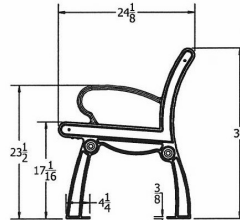

**Item#** JP PB4HER

Model Number	Weight	Dimensions
JP PB4HER	100 Lbs.	48"W x 22"D x 30" Ht.- 2 Bases
JP PB5HER	120 Lbs.	60"W x 22"D x 30" Ht.-2 Bases
JP PB6HER	140 Lbs.	72"W x 22"D x 30" Ht.- 2 Bases
JP PB8HER	190 Lbs.	96"W x 22"D x 30" Ht.- 2 Bases

### NATIONAL OUTDOOR FURNITURE, INC.

1210 W. Main Street #296 Riverhead, NY 11901  
 Toll-Free Phone: 1-888-663-4621  
 Phone: 631-369-9099 Fax: 631-207-8312  
 Email: [nofinc@optonline.net](mailto:nofinc@optonline.net)  
[www.nationaloutdoorfurniture.com](http://www.nationaloutdoorfurniture.com)

### NATIONAL OUTDOOR FURNITURE, INC.

144 Murdock Road #325 Pomfret Center, CT 06259  
 Toll-Free Phone: 1-888-516-8873  
 Phone: 1-860-974-1551 Fax: 516-706-1901  
 Email: [nofinc@earthlink.net](mailto:nofinc@earthlink.net)  
[www.nationaloutdoorfurniture.com](http://www.nationaloutdoorfurniture.com)

3D ISOMETRIC VIEW

TOP VIEW

FRONT VIEW

SIDE VIEW

TOP VIEW

FRONT VIEW

TOP VIEW

FRONT VIEW