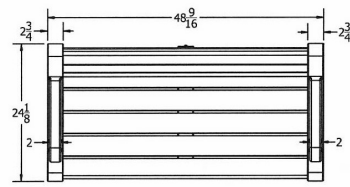

## 4' Heritage Recycled Plastic Bench - Portable/Surface Mount.

- Also available in 5', 6' and 8' lengths.
- 100 lbs.
- Dim: 48 9/16"W x 22"D x 30" Ht.
- Made with nine 2" x 4" recycled plastic slats and black or green cast aluminum base.
- All holes are predrilled and countersunk for plastic lumber.
- Pre-drilled for surface mounting purposes.
- Includes a UV protectant.
- Maintenance free.
- Slats available in green, cedar, gray and brown with black or green frame.
- Some assembly required.

**Item#** JP PB4HER

Model Number	Weight	Dimensions
JP PB4HER	100 Lbs.	48"W x 22"D x 30" Ht.- 2 Bases
JP PB5HER	120 Lbs.	60"W x 22"D x 30" Ht.-2 Bases
JP PB6HER	140 Lbs.	72"W x 22"D x 30" Ht.- 2 Bases
JP PB8HER	190 Lbs.	96"W x 22"D x 30" Ht.- 2 Bases

### NATIONAL OUTDOOR FURNITURE, INC.

1210 W. Main Street #296 Riverhead, NY 11901  
 Toll-Free Phone: 1-888-663-4621  
 Phone: 631-369-9099 Fax: 631-207-8312  
 Email: [nofinc@optonline.net](mailto:nofinc@optonline.net)  
[www.nationaloutdoorfurniture.com](http://www.nationaloutdoorfurniture.com)

3D ISOMETRIC VIEW

TOP VIEW

FRONT VIEW

SIDE VIEW

TOP VIEW

FRONT VIEW

TOP VIEW

FRONT VIEW