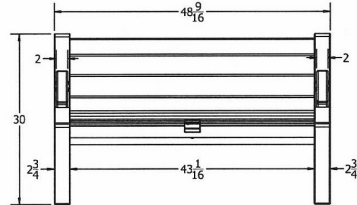

**Item#** JP PB4HER

Model Number	Weight	Dimensions
JP PB4HER	100 Lbs.	48"W x 22"D x 30" Ht.- 2 Bases
JP PB5HER	120 Lbs.	60"W x 22"D x 30" Ht.-2 Bases
JP PB6HER	140 Lbs.	72"W x 22"D x 30" Ht.- 2 Bases
JP PB8HER	190 Lbs.	96"W x 22"D x 30" Ht.- 2 Bases

### NATIONAL OUTDOOR FURNITURE, INC.

144 Murdock Road #325 Pomfret Center, CT 06259  
 Toll-Free Phone: 1-888-516-8873  
 Phone: 1-860-974-1551 Fax: 516-706-1901  
 Email: [nofinc@earthlink.net](mailto:nofinc@earthlink.net)  
[www.nationaloutdoorfurniture.com](http://www.nationaloutdoorfurniture.com)

3D ISOMETRIC VIEW

TOP VIEW

FRONT VIEW

SIDE VIEW

TOP VIEW

FRONT VIEW

TOP VIEW

FRONT VIEW