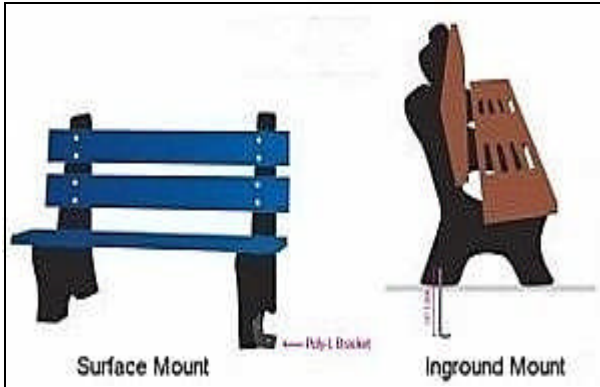

4' Heritage Recycled Plastic Bench - Portable/Surface Mount.

- Also available in 5', 6' and 8' lengths.
- 100 lbs.
- Dim: 48 9/16"W x 22"D x 30" Ht.
- Made with nine 2" x 4" recycled plastic slats and black or green cast aluminum base.
- All holes are predrilled and countersunk for plastic lumber.
- Pre-drilled for surface mounting purposes.
- Includes a UV protectant.
- Maintenance free.
- Slats available in green, cedar, gray and brown with black or green frame.
- Some assembly required.

Item# JP PB4HER

Model Number	Weight	Dimensions
JP PB4HER	100 Lbs.	48"W x 22"D x 30" Ht.- 2 Bases
JP PB5HER	120 Lbs.	60"W x 22"D x 30" Ht.-2 Bases
JP PB6HER	140 Lbs.	72"W x 22"D x 30" Ht.- 2 Bases
JP PB8HER	190 Lbs.	96"W x 22"D x 30" Ht.- 2 Bases