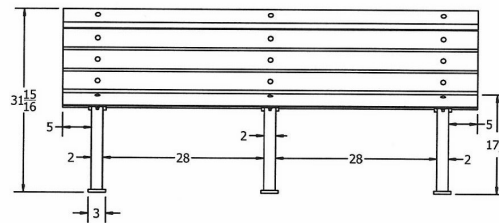

NATIONAL OUTDOOR FURNITURE, INC.
1210 W. Main Street #296 Riverhead, NY 11901
Toll-Free Phone: 1-888-663-4621
Phone: 631-369-9099 Fax: 631-207-8312
Email: nofinc@optonline.net
www.nationaloutdoorfurniture.com

NATIONAL OUTDOOR FURNITURE, INC.
144 Murdock Road #325 Pomfret Center, CT 06259
Toll-Free Phone: 1-888-516-8873
Phone: 1-860-974-1551 Fax: 516-706-1901
Email: nofinc@earthlink.net
www.nationaloutdoorfurniture.com