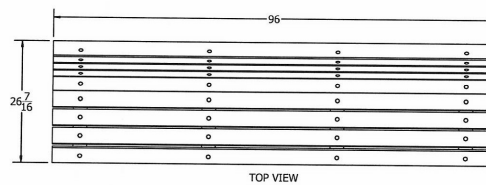

NATIONAL OUTDOOR FURNITURE, INC.
1210 W. Main Street #296 Riverhead, NY 11901
Toll-Free Phone: 1-888-663-4621
Phone: 631-369-9099 Fax: 631-207-8312
Email: nofinc@optonline.net
www.nationaloutdoorfurniture.com

NATIONAL OUTDOOR FURNITURE, INC.
144 Murdock Road #325 Pomfret Center, CT 06259
Toll-Free Phone: 1-888-516-8873
Phone: 1-860-974-1551 Fax: 516-706-1901
Email: nofinc@earthlink.net
www.nationaloutdoorfurniture.com