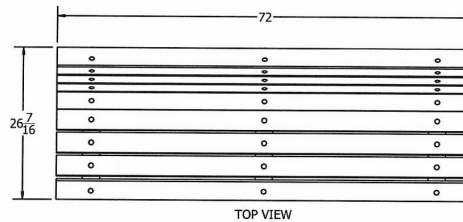

NATIONAL OUTDOOR FURNITURE, INC.
1210 W. Main Street #296 Riverhead, NY 11901
Toll-Free Phone: 1-888-663-4621
Phone: 631-369-9099 Fax: 631-207-8312
Email: nofinc@optonline.net
www.nationaloutdoorfurniture.com

NATIONAL OUTDOOR FURNITURE, INC.
144 Murdock Road #325 Pomfret Center, CT 06259
Toll-Free Phone: 1-888-516-8873
Phone: 1-860-974-1551 Fax: 516-706-1901
Email: nofinc@earthlink.net
www.nationaloutdoorfurniture.com