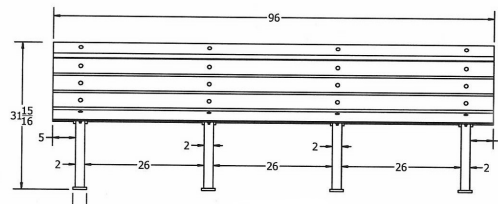

NATIONAL OUTDOOR FURNITURE, INC.
1210 W. Main Street #296 Riverhead, NY 11901
Toll-Free Phone: 1-888-663-4621
Phone: 631-369-9099 Fax: 631-207-8312
Email: nofinc@optonline.net
www.nationaloutdoorfurniture.com

NATIONAL OUTDOOR FURNITURE, INC.
144 Murdock Road #325 Pomfret Center, CT 06259
Toll-Free Phone: 1-888-516-8873
Phone: 1-860-974-1551 Fax: 516-706-1901
Email: nofinc@earthlink.net
www.nationaloutdoorfurniture.com