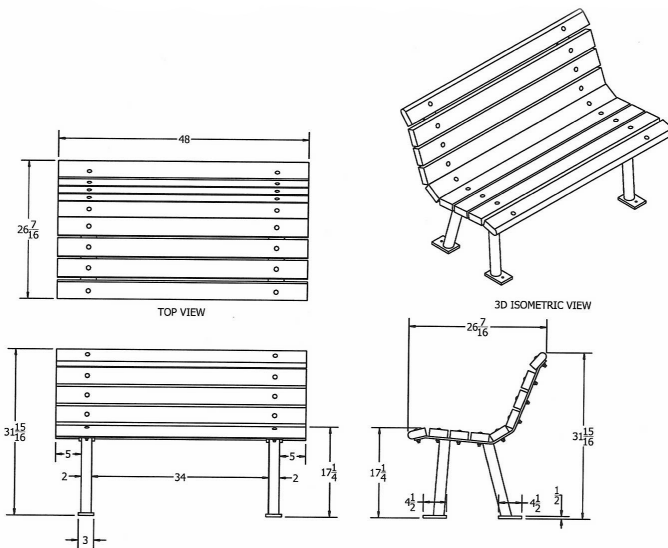

NATIONAL OUTDOOR FURNITURE, INC.
1210 W. Main Street #296 Riverhead, NY 11901
Toll-Free Phone: 1-888-663-4621
Phone: 631-369-9099 Fax: 631-207-8312
Email: nofinc@optonline.net
www.nationaloutdoorfurniture.com

NATIONAL OUTDOOR FURNITURE, INC.
144 Murdock Road #325 Pomfret Center, CT 06259
Toll-Free Phone: 1-888-516-8873
Phone: 1-860-974-1551 Fax: 516-706-1901
Email: nofinc@earthlink.net
www.nationaloutdoorfurniture.com