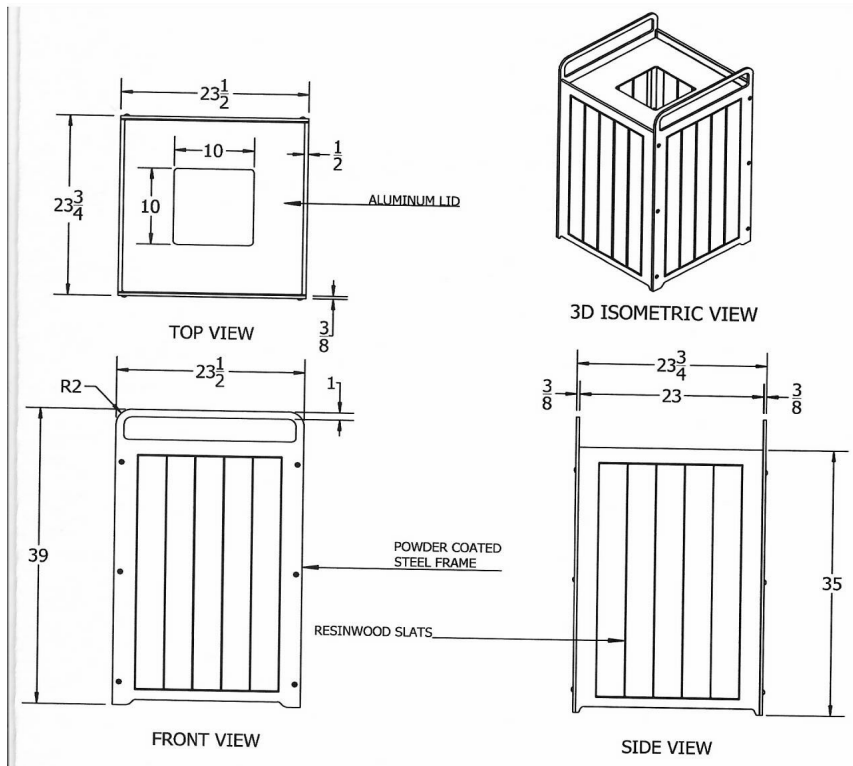

32 Gallon Plaza Recycled Plastic Trash Receptacle.

- 140 lbs.
- Made with twenty eight 2" x 4" recycled plastic slats.
- 10" x 10" Square opening.
- Silver colored powder coated steel frame/top.
- Includes a UV protectant.
- Maintenance free.
- Stainless steel hardware included.
- Heavy duty lid comes with cable for securing to frame
- Liner sold separately.
- Surface mounting kit included.
- Some assembly required.

Item #: JP PB32PLZ

Resinwood Slat Colors

Cedar

Green

Gray

Brown

NATIONAL OUTDOOR FURNITURE, INC.

1210 W. Main Street #296 Riverhead, NY 11901
 Toll-Free Phone: 1-888-663-4621
 Phone: 631-369-9099 Fax: 631-207-8312
 Email: nofinc@optonline.net
www.nationaloutdoorfurniture.com