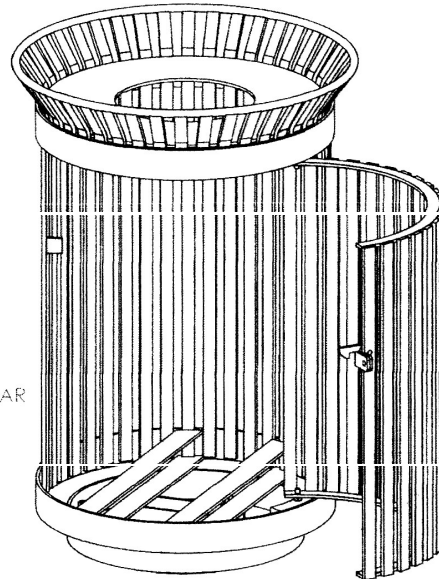

**45 Gallon Iron Valley Exclusive Trash Receptacle.**

- Powder coated ASTM #1018 steel. 210 Lbs.
- 3/8" space between slats.
- Primer powder coated with zinc rich base. 8 colors available.
- Locked access, side loading.
- Includes 45 gallon rubbermaid liner.
- Tops sold separately.
- Made in the USA.

**Item #:** KR IVTRE

**Trash Receptacle Finishes**

**NATIONAL OUTDOOR FURNITURE, INC.**  
 1210 W. Main Street #296 Riverhead, NY 11901  
 Toll-Free Phone: 1-888-663-4621  
 Phone: 631-369-9099 Fax: 631-207-8312  
 Email: [nofinc@optonline.net](mailto:nofinc@optonline.net)  
[www.nationaloutdoorfurniture.com](http://www.nationaloutdoorfurniture.com)