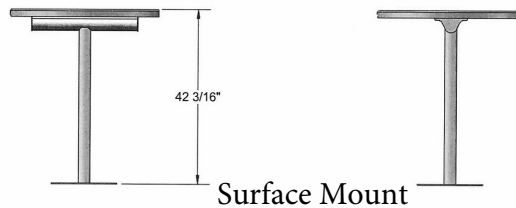

WC BAR36SM Surface Mount
WC BAR36IG Inground Mount

36" Round Specialty Table, No Seats, Bar Height - Surface Mount/Inground Mount.

- 75 Lbs.
- Table is 42" high.
- Top is made with heavy duty polyethylene ¾" #9 expanded metal inside a 2" x 2" x 1/8" angle iron frame.
- 2 7/8" Round zinc coated, powder coated galvanized pedestal frame/base.
- With umbrella hole only.
- Inground Mount also available.

Item #: WC BAR36

Inground Mount

Surface Mount

Textured Polyethylene Colors

Thermoplastic Color Options

Powder Coat Gloss Finishes

NATIONAL OUTDOOR FURNITURE, INC.
 1210 W. Main Street #296 Riverhead, NY 11901
 Toll-Free Phone: 1-888-663-4621
 Phone: 631-369-9099 Fax: 631-207-8312
 Email: nofinc@optonline.net
www.nationaloutdoorfurniture.com