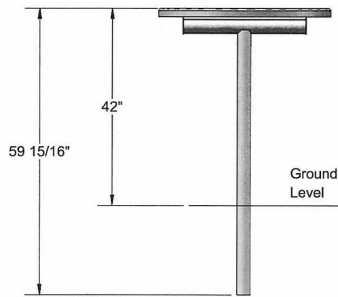

Inground Mount