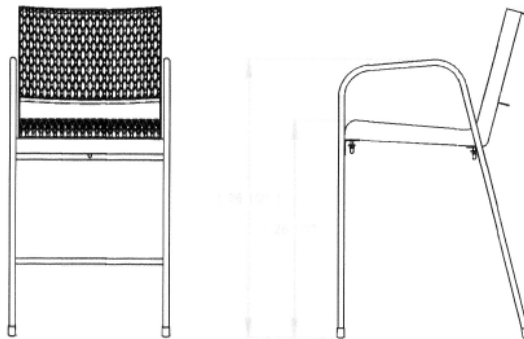

Barstool with Back and Arms.

- 60 Lbs.
- 25 7/16" D x 21"W x 43 1/8"H. 28 1/2" Seat Height. 38" Arm Height.
- Seat is made with heavy duty polyethylene 3/4" #9 expanded metal.
- 1" Round zinc coated, powder coated galvanized frame.
- Without umbrella hole.

Item #: WC BARWB

Textured Polyethylene Colors

Thermoplastic Color Options

Powder Coat Gloss Finishes

NATIONAL OUTDOOR FURNITURE, INC.
 1210 W. Main Street #296 Riverhead, NY 11901
 Toll-Free Phone: 1-888-663-4621
 Phone: 631-369-9099 Fax: 631-207-8312
 Email: nofinc@optonline.net
www.nationaloutdoorfurniture.com