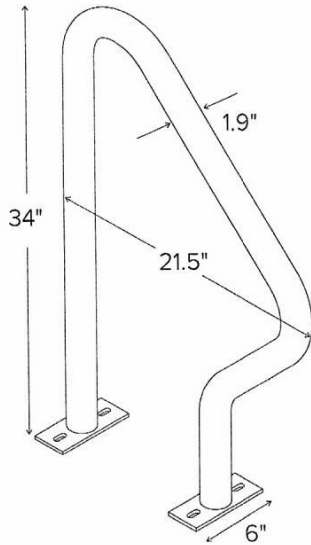

Swerve Bike Rack

- 34" High x 21.5" Wide.
- 1.9" Schedule 40 pipe.
- Available in surface mount or inground mount.
- Powder coated finish. Epoxy primer electrostatically applied. Final thick TGIC polyester powder coat.

NOF# DE SWER

DE SWER	Swerve Bike Rack - Inground Mount.
DE SWER	Swerve Bike Rack - Surface Mount.

Powder Coated Finishes

White	Black	Light Gray RAL 7042	Deep Red RAL 3003	Yellow RAL 1023
CNH Bright Yellow	Orange RAL 2004	RAL 100Blue RAL 5005	Sky Blue RAL 5015	Hunter Green RAL 6005
Light Green RAL 6018	Green RAL 6016	Sepia Brown RAL 8014	Bronze	Silver 9007
Dark Purple	Flat Black	Wine Red	Beige RAL 1001	Iron Gray 7011