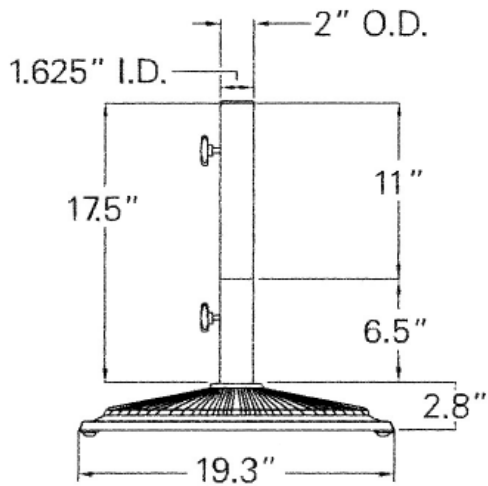

National Outdoor Furniture
1210 W. Main Street #296
Riverhead, N.Y. 11901

PHONE (888) 663-4621
E-MAIL nofinc1@gmail.com

www.nationaloutdoorfurniture.com