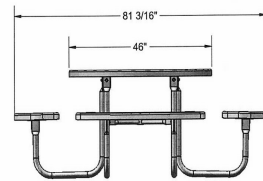

46" Round UltraLeisure Table with (4) Attached Concave Seats - Portable.

- 229 lbs.
- Top and seats are made with heavy duty thermoplastic $\frac{3}{4}$ " #9 expanded metal inside a 1" x 1 7/8" angle iron frame. Seats are 36"
- 1 5/8" zinc coated, powder coated galvanized steel frame.
- With umbrella hole.
- Surface and inground mounting clamps available.
- Some assembly required.

Item #: WC UR46P

Ultraleisure Style Portable

UltraLeisure Thermoplastic Colors

Red

Green

Blue

Black