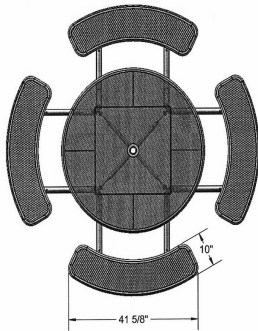

46" Round UltraLeisure Table with (4) Attached Concave Seats - Portable.

- 229 lbs.
- Top and seats are made with heavy duty thermoplastic $\frac{3}{4}$ " #9 expanded metal inside a 1" x 1 7/8" angle iron frame. Seats are 36"
- 1 5/8" zinc coated, powder coated galvanized steel frame.
- With umbrella hole.
- Surface and inground mounting clamps available.
- Some assembly required.

Item #: WC UR46P

Ultraleisure Style Portable

UltraLeisure Thermoplastic Colors

Red

Green

Blue

Black