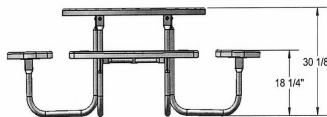

46" Round UltraLeisure Table with (4) Attached Concave Seats - Portable.

- 229 lbs.
- Top and seats are made with heavy duty thermoplastic $\frac{3}{4}$ " #9 expanded metal inside a 1" x 1 7/8" angle iron frame. Seats are 36"
- 1 5/8" zinc coated, powder coated galvanized steel frame.
- With umbrella hole.
- Surface and inground mounting clamps available.
- Some assembly required.

Item #: WC UR46P

Ultraleisure Style Portable

UltraLeisure Thermoplastic Colors

Red

Green

Blue

Black