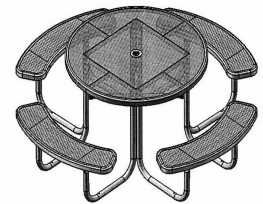

46" Round UltraLeisure Table with (4) Attached Concave Seats - Portable.

- 229 lbs.
- Top and seats are made with heavy duty thermoplastic $\frac{3}{4}$ " #9 expanded metal inside a 1" x 1 7/8" angle iron frame. Seats are 36"
- 1 5/8" zinc coated, powder coated galvanized steel frame.
- With umbrella hole.
- Surface and inground mounting clamps available.
- Some assembly required.

Item #: WC UR46P

Ultraleisure Style Portable

UltraLeisure Thermoplastic Colors

Red

Green

Blue

Black