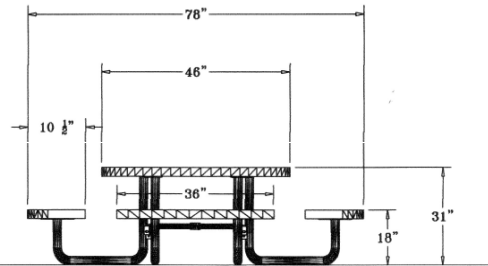

UltraLeisure Thermoplastic Colors

Red

Green

Blue

Black

National Outdoor Furniture
1210 W. Main Street #296
Riverhead, N.Y. 11901

PHONE (888) 663-4621
E-MAIL nofinc1@gmail.com

www.nationaloutdoorfurniture.com