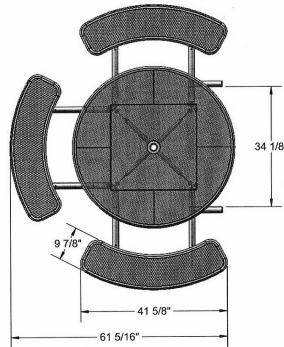

46" Round UltraLeisure Table with (3) Attached Concave Seats - Portable. Non ADA.

- 229 lbs.
- Top and seats are made with heavy duty thermoplastic $\frac{3}{4}$ " #9 expanded metal inside a 1" x 1 $\frac{7}{8}$ " angle iron frame. Seats are 36"
- 1 $\frac{5}{8}$ " zinc coated, powder coated galvanized steel frame.
- With umbrella hole.
- Surface and inground mounting clamps available.
- Some assembly required.

Item #: WC UR46P-3

**UltraLeisure Style
Portable**

UltraLeisure Thermoplastic Colors

Red

Green

Blue

Black

National Outdoor Furniture
1210 W. Main Street #296
Riverhead, N.Y. 11901