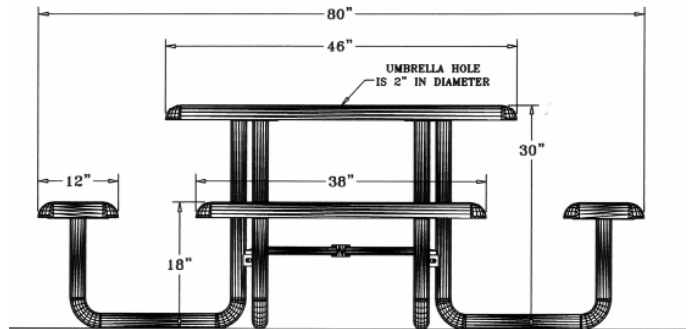

46" Square Perforated Table with (4) Attached Seats - Portable.

- 305 lbs.
- Large hole polyethylene 11 gauge punched steel seats/top.
- 1 5/8" zinc coated, powder coated galvanized frame.
- With umbrella hole.
- Surface mounting clamps available.
- Some assembly required.

Item #: WC PFSQ46P

Perforated Style Portable

Portable Table Mounting Options

Surface Mounting Clamp

Inground Mounting Clamp

Textured Polyethylene Colors

Powder Coat Gloss Finishes

Thermoplastic Color Options